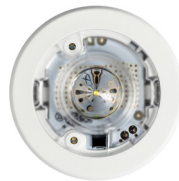

# TYKE SURFACE

IP40 IP65

6 WARRANTY  
0.5 KG

230v DALI

4W NM

DISCREET

SPOT

AREA

CORRIDOR+

CORNER

LN, DN & XT CONTROL GEAR

LA & DA CONTROL GEAR

- EN 60598-1
- EN60598-2-22
- EN55015
- EN61547
- EN61000-3-2

# TYKE SURFACE

IP40 IP65

6 WARRANTY  
0.5 KG

230v DALI

4W NM

- EN 60598-1
- EN60598-2-22
- EN55015
- EN61547
- EN61000-3-2

EXAMPLE PRODUCT CODE		TYK	C	S	R	DC	DN	W
<b>FAMILY</b>	TYKE	TYK						
<b>TYPE</b>	CEILING	C						
<b>MOUNT</b>	SURFACE	S						
<b>SHAPE</b>	ROUND	R						
	SQUARE <sup>3</sup>	S						
<b>LENS</b>	DISCREET <sup>1</sup>	DC						
	AREA	AR						
	CORRIDOR PLUS	CP						
	CORNER	CN						
	SPOT	SP						
<b>CONTROL GEAR</b>	MAINS/CENTRAL BATTERY <sup>2</sup>	LA						
	NON-MAINTAINED SELF-CONTAINED	LN						
	DALI MAINS/CENTRAL BATTERY <sup>2</sup>	DA						
	DALI NON-MAINTAINED SELF CONTAINED	DN						
	SPECTO-XT NON-MAINTAINED SELF CONAINTED	XT						
<b>COLOUR</b>	BLACK - RAL9005	K						
	WHITE - RAL9016	W						

Example Code TYKCSRDCDNW Tyke | Ceiling | Surface | Round | Discreet | Dali Non-maintained Self Contained | White - RAL9016 Finish

For more information on colours, please go to the Finishes Page.

<sup>1</sup>IP40 only. Not compatible with Specto-XT control gear.