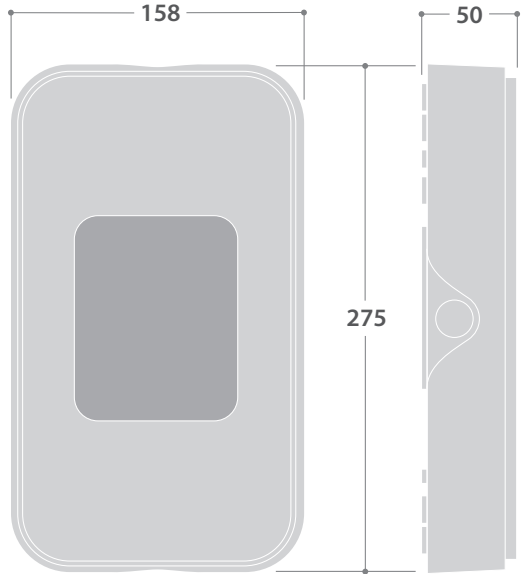

SPECTO XT GATEWAY LITE

- IP65
-
- 230v
-

- Polycarbonate body finished white (RAL9016)
- Central monitoring for up to 50 Specto-XT and Specto-XT emergency luminaires
- Communicates with the Specto-XT website using MQTT mobile telecommunications
- Enables scheduled emergency test times/ dates managed using the Specto-XT website
 - Status Indicators show operational condition
- Ethernet connection for alternate connectivity to Specto-XT website