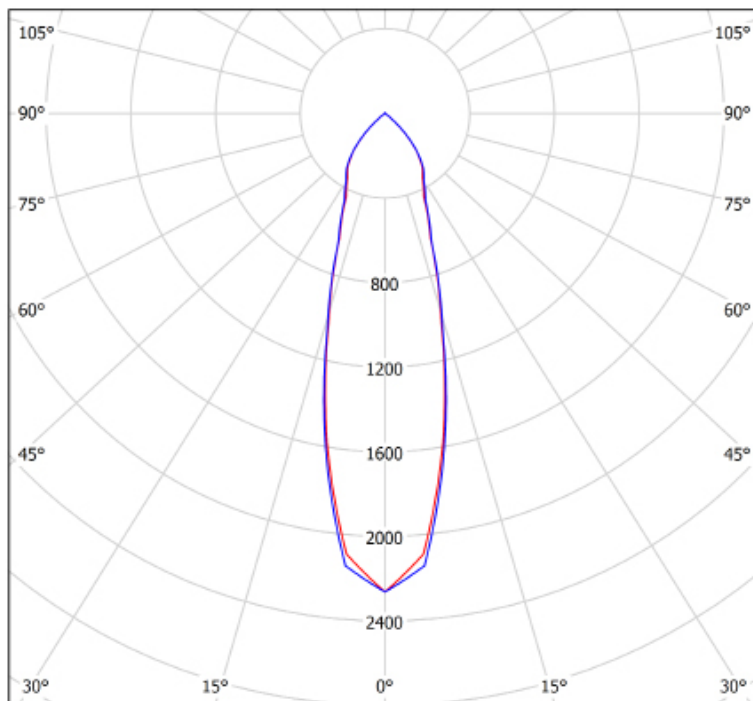

UNI PRO & UNI PRO REMOTE

- IP40
- 9W
- 6 WARRANTY
- 3.0 KG
- 230v
- DALI
- NM

- EN 60598-1
- EN60598-2-22
- EN55015
- EN61547
- EN61000-3-2

AVU*P209

cd/klm $\eta = 100\%$
— C0 - C180 — C90 - C270