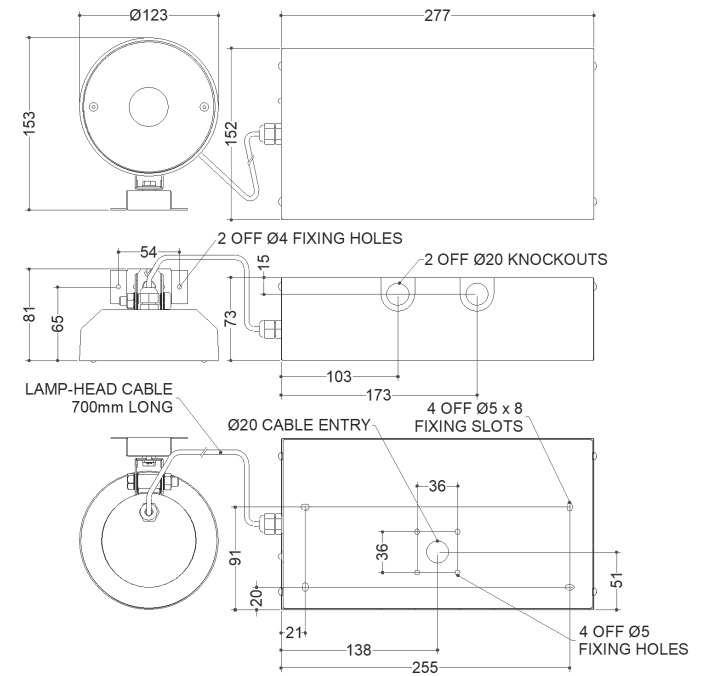

Example Code AVUNP209LNW Uni Pro | 20 Deg | 9 Watt | Non-Maintained | White Finish

For more information on colours, please go to the **Finishes Page**.

*For input voltages please refer to our installation leaflets.

UNI PRO REMOTE

- IP40
- 9W
- 6 YEAR WARRANTY
- 3.0 KG
- 230v
- DALI
- Non-Maintained (NM)

- EN 60598-1
- EN60598-2-22
- EN55015
- EN61547
- EN61000-3-2

EXAMPLE PRODUCT CODE		AVURP	209	LN	W
FAMILY	UNI PRO	AVURP			
BEAM ANGLE	20°	209			
	50°	509			
CONTROL GEAR	MAINS/CENTRAL BATTERY*	LA			
	MAINS/CENTRAL BATTERY DALI*	DA			
	NON MAINTAINED SELF-CONTAINED	LN			
	NON MAINTAINED AUTOTEST	YS			
	NON MAINTAINED DALI	DS			
	NON MAINTAINED SPECTO-XT	XT			
COLOUR	GREY	G			
	BLACK	K			
	PENNY BRONZE	V			
	WHITE	W			

UNI PRO & UNI PRO REMOTE

IP40 9W

6 WARRANTY 3.0 KG

230v DALI

NM

- EN 60598-1
- EN60598-2-22
- EN55015
- EN61547
- EN61000-3-2

AVU*P209 30°

MOUNTING HEIGHT	0.5 LUX				1 LUX			
	2.5	8.3	18.7	6.7	3.1	7.4	16.9	5.9
3.0	9.2	20.7	7.0	3.5	8.0	18.8	7.1	3.2
3.5	10.1	22.8	7.7	4.1	8.7	20.7	8.0	3.6
4.0	10.6	24.4	8.6	4.6	9.4	22.1	8.7	4.0
4.5	11.2	26.0	9.6	5.0	9.8	23.6	9.4	4.3

AVU*P509 30°

MOUNTING HEIGHT	0.5 LUX				1 LUX			
	2.5	8.0	18.2	7.7	3.8	7.5	17.0	6.8
3.0	8.9	20.4	8.5	4.2	8.1	19.2	7.5	3.6
3.5	9.9	22.6	9.3	4.4	8.8	20.8	8.4	4.0
4.0	10.5	24.5	10.3	4.8	9.6	22.5	9.2	4.3
4.5	11.3	26.0	10.6	5.2	10.2	24.0	10.0	4.6