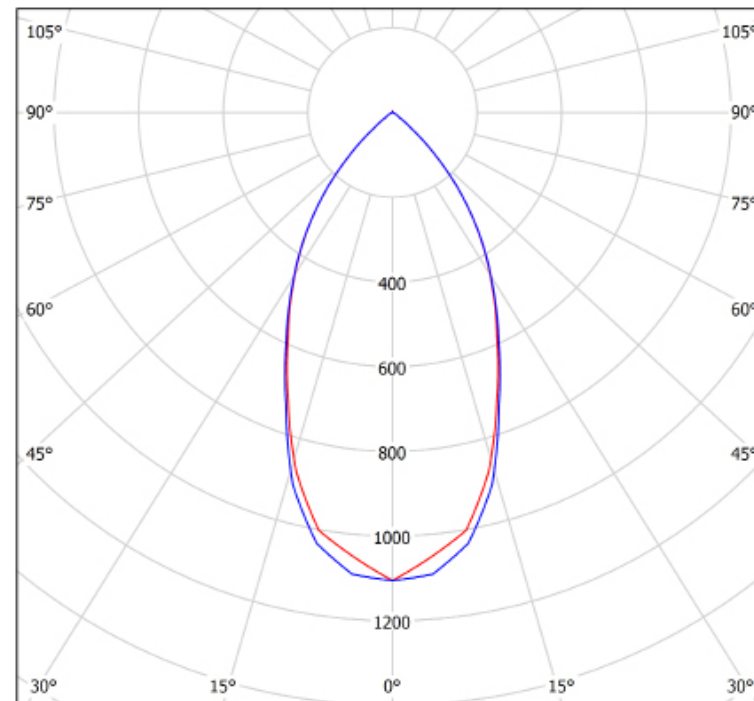

AVU*P509

cd/klm $\eta = 100\%$
— C0 - C180 — C90 - C270