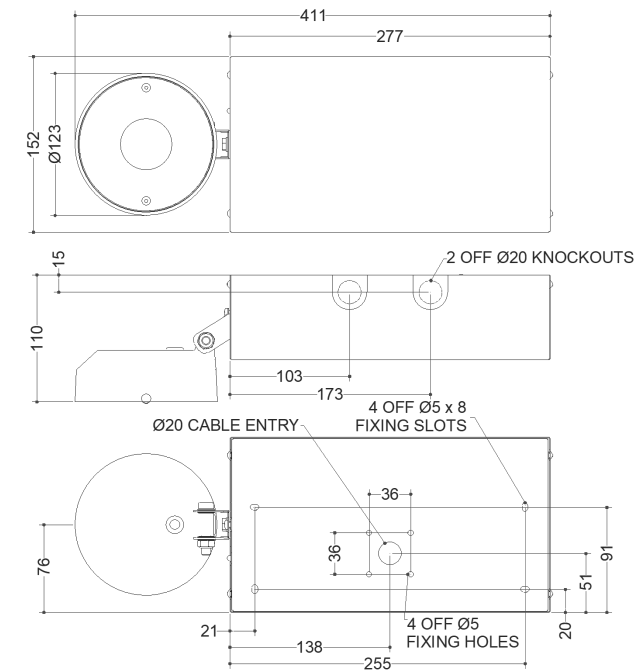

UNI PRO

- IP40
- 9W
- 6 YEAR WARRANTY
- 3.0 KG
- 230v
- DALI
- Staircase icon
- NM

- EN 60598-1
- EN60598-2-22
- EN55015
- EN61547
- EN61000-3-2

EXAMPLE PRODUCT CODE			AVUNP	209	LN	W
FAMILY	UNI PRO	AVUNP				
BEAM ANGLE	20°	209				
	50°	509				
CONTROL GEAR	MAINS/CENTRAL BATTERY*	LA				
	MAINS/CENTRAL BATTERY DALI*	DA				
	NON MAINTAINED SELF-CONTAINED	LN				
	NON MAINTAINED AUTOTEST	YS				
	NON MAINTAINED DALI	DS				
	NON MAINTAINED SPECTO-XT	XT				
COLOUR	GREY	G				
	BLACK	K				
	PENNY BRONZE	V				
	WHITE	W				

Example Code AVUNP209LNW Uni Pro | 20 Deg | 9 Watt | Non-Maintained | White Finish

For more information on colours, please go to the **Finishes Page**.

*For input voltages please refer to our installation leaflets.

UNI PRO & UNI PRO REMOTE

IP40 9W

6 WARRANTY 3.0 KG

230v DALI

NM

- EN 60598-1
- EN60598-2-22
- EN55015
- EN61547
- EN61000-3-2

AVU*P209 30°

MOUNTING HEIGHT	0.5 LUX				1 LUX			
	2.5	8.3	18.7	6.7	3.1	7.4	16.9	5.9
3.0	9.2	20.7	7.0	3.5	8.0	18.8	7.1	3.2
3.5	10.1	22.8	7.7	4.1	8.7	20.7	8.0	3.6
4.0	10.6	24.4	8.6	4.6	9.4	22.1	8.7	4.0
4.5	11.2	26.0	9.6	5.0	9.8	23.6	9.4	4.3

AVU*P509 30°

MOUNTING HEIGHT	0.5 LUX				1 LUX			
	2.5	8.0	18.2	7.7	3.8	7.5	17.0	6.8
3.0	8.9	20.4	8.5	4.2	8.1	19.2	7.5	3.6
3.5	9.9	22.6	9.3	4.4	8.8	20.8	8.4	4.0
4.0	10.5	24.5	10.3	4.8	9.6	22.5	9.2	4.3
4.5	11.3	26.0	10.6	5.2	10.2	24.0	10.0	4.6