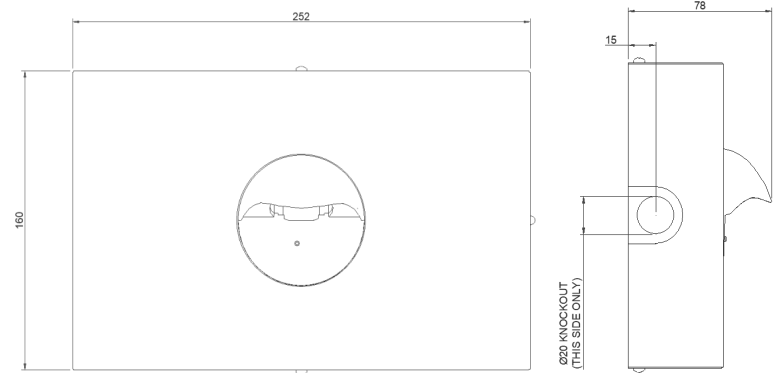

CELO WALL

- IP20**
- 6** WARRANTY
- 230v** **DALI**
- 2W** **NM**
- 1.5** KG

SPACING TABLE

MOUNTING HEIGHT	0.5 LUX				1 LUX			
	Diagram 1	Diagram 2	Diagram 3	Diagram 4	Diagram 5	Diagram 6	Diagram 7	Diagram 8
2.0	3.9	7.8	14.4	6.9	3.3	6.6	13.9	6.3
2.25	4.1	8.4	16.8	7.4	3.6	7.3	15.2	6.8
2.5	4.3	9	18	7.8	3.9	7.9	16.4	7.3
2.75	4.5	9.8	19.4	8.1	4.2	8.4	10.6	0
3.0	4.7	10.4	20.6	8.3	0	0.7	10.3	0