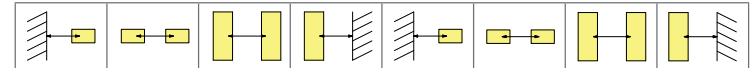

CELO RECESSED

- 230v
- 0.48
- 3hrs
- IP40
- WARRANTY 6

SPACING TABLE

Lens	Mounting Height	0.5 lux				1 lux			
		Area	Corridor	Spot	Area	Corridor	Spot	Area	
AREA	2.0M	3.6	7.4	7.4	3.6	4.1	9.1	9.1	4.1
	2.5M	4.2	8.8	8.8	4.2	4.7	10.6	10.6	4.7
	3.0M	4.7	10.4	10.4	4.7	5.3	12.0	12.0	5.3
	3.5M	5.1	11.6	11.6	5.1	5.2	13.3	13.3	5.2
	4.0M	5.6	12.6	12.6	5.6	2.2	14.3	14.3	2.2
4.5M	5.9	14.0	14.0	5.9	0.0	10.3	10.3	0.0	

CORRIDOR	2.0M	2.8	6.0	6.0	2.8	2.0	5.2	12.2	5.2
	2.5M	2.9	6.2	6.2	2.9	2.1	5.5	13.9	5.9
	3.0M	3.0	6.4	6.4	3.0	2.2	5.7	15.3	6.4
	3.5M	3.1	7.2	7.2	3.1	2.2	5.9	16.6	6.9
	4.0M	3.2	7.4	7.4	3.2	2.3	6.1	17.8	7.3
	4.5M	3.2	7.4	7.4	3.2	2.3	6.3	18.8	7.5

SPOT	2.0M	2.5	5.6	5.6	2.5	2.4	5.7	5.7	2.4
	2.5M	2.8	6.2	6.2	2.8	2.7	6.5	6.5	2.7
	3.0M	3.0	6.6	6.6	3.0	3.0	7.1	7.1	3.0
	3.5M	3.2	7.2	7.2	3.2	3.3	7.8	7.8	3.3
	4.0M	3.5	7.6	7.6	3.5	3.6	8.4	8.4	3.6
	4.5M	3.6	8.2	8.2	3.6	3.7	9.0	9.0	3.7