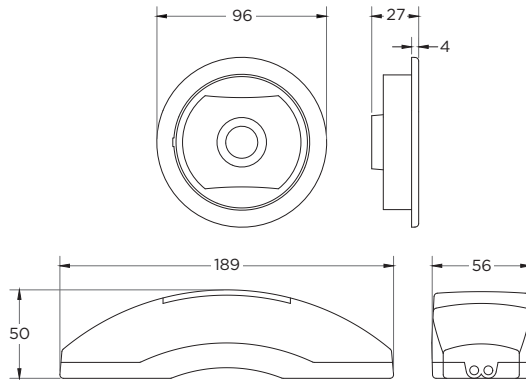

CELO RECESSED

- 230v
- 0.48
- 3hrs
- IP40
- WARRANTY 6

SPACING TABLE

Lens	Mounting Height	0.5 lux				1 lux			
		Area	Corridor	Spot	Area	Corridor	Spot	Area	
AREA	2.0M	3.6	7.4	7.4	3.6	4.1	9.1	9.1	4.1
	2.5M	4.2	8.8	8.8	4.2	4.7	10.6	10.6	4.7
	3.0M	4.7	10.4	10.4	4.7	5.3	12.0	12.0	5.3
	3.5M	5.1	11.6	11.6	5.1	5.2	13.3	13.3	5.2
	4.0M	5.6	12.6	12.6	5.6	2.2	14.3	14.3	2.2
4.5M	5.9	14.0	14.0	5.9	0.0	10.3	10.3	0.0	

CORRIDOR	2.0M	2.8	6.0	6.0	2.8	2.0	5.2	12.2	5.2
	2.5M	2.9	6.2	6.2	2.9	2.1	5.5	13.9	5.9
	3.0M	3.0	6.4	6.4	3.0	2.2	5.7	15.3	6.4
	3.5M	3.1	7.2	7.2	3.1	2.2	5.9	16.6	6.9
	4.0M	3.2	7.4	7.4	3.2	2.3	6.1	17.8	7.3
	4.5M	3.2	7.4	7.4	3.2	2.3	6.3	18.8	7.5

SPOT	2.0M	2.5	5.6	5.6	2.5	2.4	5.7	5.7	2.4
	2.5M	2.8	6.2	6.2	2.8	2.7	6.5	6.5	2.7
	3.0M	3.0	6.6	6.6	3.0	3.0	7.1	7.1	3.0
	3.5M	3.2	7.2	7.2	3.2	3.3	7.8	7.8	3.3
	4.0M	3.5	7.6	7.6	3.5	3.6	8.4	8.4	3.6
	4.5M	3.6	8.2	8.2	3.6	3.7	9.0	9.0	3.7