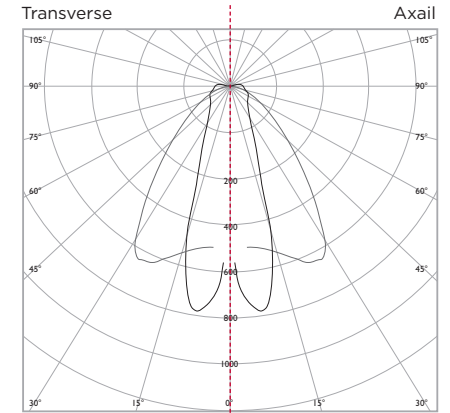

ALTUM

ALTUM

- 230v
- 3hrs
- DALI
- CE
- 3.2
- IP64
- 4k
- IK10
- 5 WARRANTY

LUMINAIRE LUMEN OUTPUT BROAD
8W = 1035lm

LUMINAIRE LUMEN OUTPUT NARROW
8W = 1025lm

SPACING TABLE

		0.5 lux				1 lux			
Lens	Mounting Height	A	B	D	E	A	B	D	E
BROAD	6.0M	6.7	17.4	16.4	6.7	9.3	22.8	16.5	6.8
	8.0M	7.7	20.6	18.8	7.7	10	25.7	18.8	7.8
	10.0M	8.5	23.4	21	8.5	10.2	27.7	20.9	8.4
	12.0M	9.2	26.2	22.8	9.2	9.9	28.7	22.6	8.9
NARROW	6.0M	6.2	17.6	17.2	6.2	8.1	19.6	16.4	6.1
	8.0M	6.8	20.4	18.6	6.8	9.1	22.4	17.2	6.3
	10.0M	7.2	23	19.6	7.2	9.9	24.7	17.7	6.4
	12.0M	7.5	25	20.6	7.5	10.4	26.6	18.1	6.4

EXAMPLE PRODUCT CODE	ALT	S	N1025	XT	G
PRODUCT	ALTUM	ALT			
MOUNT	SURFACE	S			
LENS	NARROW DISTRIBUTION 1025 LUMEN OUTPUT	N1025			
	BROAD DISTRIBUTION, 1035 LUMEN OUTPUT	B1035			
CONTROL	MAINS ONLY	LA			
	DALI NON-MAINTAINED	DS			
	SPECTO-XT NON-MAINTAINED	XT			
COLOUR	GREY	G			