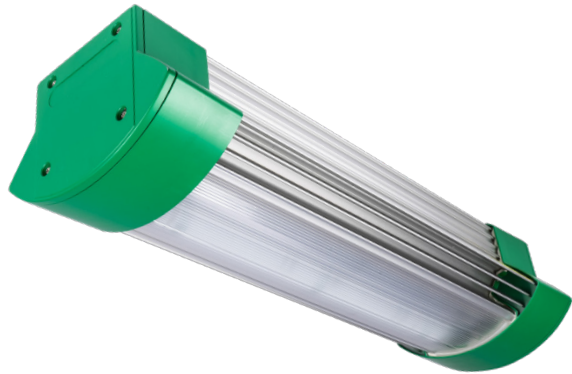

ALTUM

ALTUM

- 230v
- 3hrs
- DALI
- CE
- 3.2
- IP64
- 4k
- IK10
- 5 WARRANTY

LUMINAIRE LUMEN OUTPUT BROAD
8W = 1035lm

LUMINAIRE LUMEN OUTPUT NARROW
8W = 1025lm

SPACING TABLE

		0.5 lux				1 lux			
Lens	Mounting Height	A	B	D	E	A	B	D	E
BROAD	6.0M	6.7	17.4	16.4	6.7	9.3	22.8	16.5	6.8
	8.0M	7.7	20.6	18.8	7.7	10	25.7	18.8	7.8
	10.0M	8.5	23.4	21	8.5	10.2	27.7	20.9	8.4
	12.0M	9.2	26.2	22.8	9.2	9.9	28.7	22.6	8.9
NARROW	6.0M	6.2	17.6	17.2	6.2	8.1	19.6	16.4	6.1
	8.0M	6.8	20.4	18.6	6.8	9.1	22.4	17.2	6.3
	10.0M	7.2	23	19.6	7.2	9.9	24.7	17.7	6.4
	12.0M	7.5	25	20.6	7.5	10.4	26.6	18.1	6.4

EXAMPLE PRODUCT CODE	ALT	S	N1025	XT	G
PRODUCT	ALTUM	ALT			
MOUNT	SURFACE	S			
LENS	NARROW DISTRIBUTION 1025 LUMEN OUTPUT	N1025			
	BROAD DISTRIBUTION, 1035 LUMEN OUTPUT	B1035			
CONTROL	MAINS ONLY	LA			
	DALI NON-MAINTAINED	DS			
	SPECTO-XT NON-MAINTAINED	XT			
COLOUR	GREY	G			

FEATURES & BENEFITS

- Extremely long life, up to 100,000 hours
- Extruded aluminium body with fins to aid cooling
- Narrow and broad optics options for better spacings and light distribution
- Control gear and LED circuit boards replaceable for future maintenance.
- Supplied with clip fit stainless steel mounting brackets for fast installation
- Complies with food production standards IFS, HACCP and BRC
- Specto-XT wireless emergency options for reduced maintenance