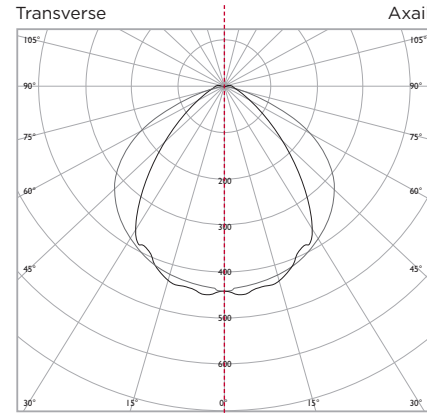

ALTUM

ALTUM

- 230v
- 3hrs
- DALI
- CE
- 3.2
- IP64
- 4k
- IK10
- 5 WARRANTY

LUMINAIRE LUMEN OUTPUT BROAD
8W = 1035lm

LUMINAIRE LUMEN OUTPUT NARROW
8W = 1025lm

SPACING TABLE

		0.5 lux				1 lux			
Lens	Mounting Height	A	B	D	E	A	B	D	E
BROAD	6.0M	6.7	17.4	16.4	6.7	9.3	22.8	16.5	6.8
	8.0M	7.7	20.6	18.8	7.7	10	25.7	18.8	7.8
	10.0M	8.5	23.4	21	8.5	10.2	27.7	20.9	8.4
	12.0M	9.2	26.2	22.8	9.2	9.9	28.7	22.6	8.9
NARROW	6.0M	6.2	17.6	17.2	6.2	8.1	19.6	16.4	6.1
	8.0M	6.8	20.4	18.6	6.8	9.1	22.4	17.2	6.3
	10.0M	7.2	23	19.6	7.2	9.9	24.7	17.7	6.4
	12.0M	7.5	25	20.6	7.5	10.4	26.6	18.1	6.4

EXAMPLE PRODUCT CODE	ALT	S	N1025	XT	G
PRODUCT	ALTUM	ALT			
MOUNT	SURFACE	S			
LENS	NARROW DISTRIBUTION 1025 LUMEN OUTPUT	N1025			
	BROAD DISTRIBUTION, 1035 LUMEN OUTPUT	B1035			
CONTROL	MAINS ONLY	LA			
	DALI NON-MAINTAINED	DS			
	SPECTO-XT NON-MAINTAINED	XT			
COLOUR	GREY	G			