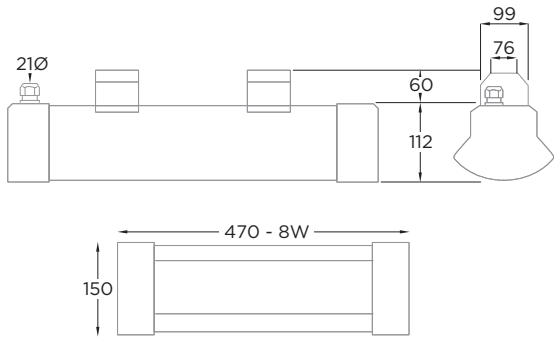

ALTUM

ALTUM

- 230v
- 3hrs
- DALI
- CE
- 3.2
- IP64
- 4k
- IK10
- 5 WARRANTY

LUMINAIRE LUMEN OUTPUT BROAD
8W = 1035lm

LUMINAIRE LUMEN OUTPUT NARROW
8W = 1025lm

SPACING TABLE

		0.5 lux				1 lux			
Lens	Mounting Height	A	B	D	E	A	B	D	E
BROAD	6.0M	6.7	17.4	16.4	6.7	9.3	22.8	16.5	6.8
	8.0M	7.7	20.6	18.8	7.7	10	25.7	18.8	7.8
	10.0M	8.5	23.4	21	8.5	10.2	27.7	20.9	8.4
	12.0M	9.2	26.2	22.8	9.2	9.9	28.7	22.6	8.9
NARROW	6.0M	6.2	17.6	17.2	6.2	8.1	19.6	16.4	6.1
	8.0M	6.8	20.4	18.6	6.8	9.1	22.4	17.2	6.3
	10.0M	7.2	23	19.6	7.2	9.9	24.7	17.7	6.4
	12.0M	7.5	25	20.6	7.5	10.4	26.6	18.1	6.4

EXAMPLE PRODUCT CODE	ALT	S	N1025	XT	G
PRODUCT	ALTUM	ALT			
MOUNT	SURFACE	S			
LENS	NARROW DISTRIBUTION 1025 LUMEN OUTPUT	N1025			
	BROAD DISTRIBUTION, 1035 LUMEN OUTPUT	B1035			
CONTROL	MAINS ONLY	LA			
	DALI NON-MAINTAINED	DS			
	SPECTO-XT NON-MAINTAINED	XT			
COLOUR	GREY	G			