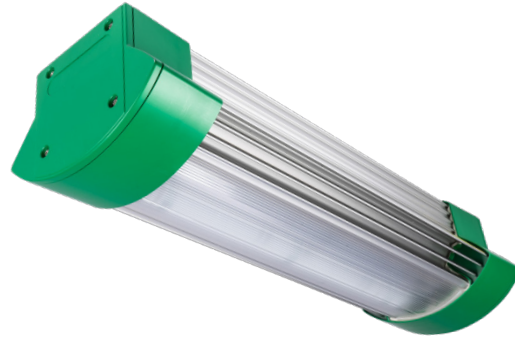

# ALTUM

- 230v**
- IP64**
- 3hrs**
- 4k**
- IK10**
- DALI**
- 5 WARRANTY**
- 3.2 KG**

**LUMINAIRE LUMEN OUTPUT BROAD**  
8W = 1035lm

**LUMINAIRE LUMEN OUTPUT NARROW**  
8W = 1025lm

### SPACING TABLE

		0.5 lux				1 lux			
Lens	Mounting Height	A	B	D	E	A	B	D	E
<b>BROAD</b>	6.0M	6.7	17.4	16.4	6.7	9.3	22.8	16.5	6.8
	8.0M	7.7	20.6	18.8	7.7	10	25.7	18.8	7.8
	10.0M	8.5	23.4	21	8.5	10.2	27.7	20.9	8.4
	12.0M	9.2	26.2	22.8	9.2	9.9	28.7	22.6	8.9
<b>NARROW</b>	6.0M	6.2	17.6	17.2	6.2	8.1	19.6	16.4	6.1
	8.0M	6.8	20.4	18.6	6.8	9.1	22.4	17.2	6.3
	10.0M	7.2	23	19.6	7.2	9.9	24.7	17.7	6.4
	12.0M	7.5	25	20.6	7.5	10.4	26.6	18.1	6.4

EXAMPLE PRODUCT CODE		ALT	S	N1025	XT	G
<b>PRODUCT</b>	ALTUM	ALT				
<b>MOUNT</b>	SURFACE	S				
<b>LENS</b>	<b>NARROW DISTRIBUTION</b> 1025 LUMEN OUTPUT	N1025				
	<b>BROAD DISTRIBUTION,</b> 1035 LUMEN OUTPUT	B1035				
<b>CONTROL</b>	MAINS ONLY	LA				
	DALI NON-MAINTAINED	DS				
	SPECTO-XT NON-MAINTAINED	XT				
<b>COLOUR</b>	GREY	G				

ALTSN1025XTG Altum | Surface Mount | Narrow Distribution 1025 Lumen Output | Specto XT | Grey Finish