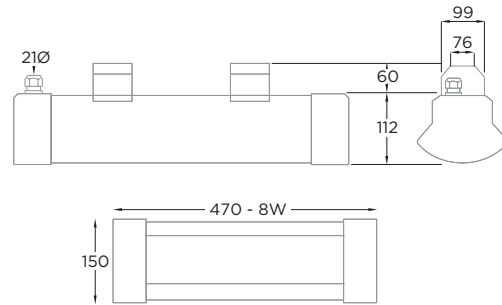

# ALTUM

- 230v**
- IP64**
- 3hrs**
- 4k**
- IK10**
- DALI**
- 5 WARRANTY**
- 3.2 KG**

**LUMINAIRE LUMEN OUTPUT BROAD**  
8W = 1035lm

**LUMINAIRE LUMEN OUTPUT NARROW**  
8W = 1025lm

### SPACING TABLE

		0.5 lux				1 lux			
Lens	Mounting Height	A	B	D	E	A	B	D	E
<b>BROAD</b>	6.0M	6.7	17.4	16.4	6.7	9.3	22.8	16.5	6.8
	8.0M	7.7	20.6	18.8	7.7	10	25.7	18.8	7.8
	10.0M	8.5	23.4	21	8.5	10.2	27.7	20.9	8.4
	12.0M	9.2	26.2	22.8	9.2	9.9	28.7	22.6	8.9
<b>NARROW</b>	6.0M	6.2	17.6	17.2	6.2	8.1	19.6	16.4	6.1
	8.0M	6.8	20.4	18.6	6.8	9.1	22.4	17.2	6.3
	10.0M	7.2	23	19.6	7.2	9.9	24.7	17.7	6.4
	12.0M	7.5	25	20.6	7.5	10.4	26.6	18.1	6.4

EXAMPLE PRODUCT CODE		ALT	S	N1025	XT	G
<b>PRODUCT</b>	ALTUM	ALT				
<b>MOUNT</b>	SURFACE	S				
<b>LENS</b>	<b>NARROW DISTRIBUTION</b> 1025 LUMEN OUTPUT	N1025				
	<b>BROAD DISTRIBUTION,</b> 1035 LUMEN OUTPUT	B1035				
<b>CONTROL</b>	MAINS ONLY	LA				
	DALI NON-MAINTAINED	DS				
	SPECTO-XT NON-MAINTAINED	XT				
<b>COLOUR</b>	GREY	G				