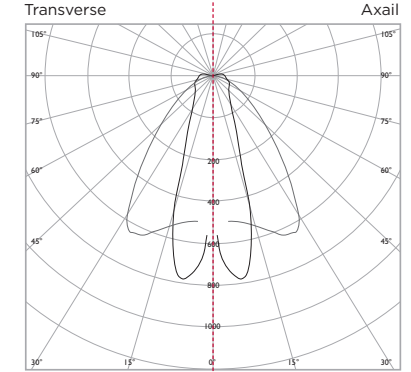

LUMINAIRE LUMEN OUTPUT NARROW
8W = 1025lm

SPACING TABLE

		0.5 lux				1 lux			
Lens	Mounting Height	A	B	D	E	A	B	D	E
BROAD	6.0M	6.7	17.4	16.4	6.7	9.3	22.8	16.5	6.8
	8.0M	7.7	20.6	18.8	7.7	10	25.7	18.8	7.8
	10.0M	8.5	23.4	21	8.5	10.2	27.7	20.9	8.4
	12.0M	9.2	26.2	22.8	9.2	9.9	28.7	22.6	8.9
NARROW	6.0M	6.2	17.6	17.2	6.2	8.1	19.6	16.4	6.1
	8.0M	6.8	20.4	18.6	6.8	9.1	22.4	17.2	6.3
	10.0M	7.2	23	19.6	7.2	9.9	24.7	17.7	6.4
	12.0M	7.5	25	20.6	7.5	10.4	26.6	18.1	6.4

EXAMPLE PRODUCT CODE		ALT	S	N1025	XT	G
PRODUCT	ALTUM	ALT				
MOUNT	SURFACE (BALL MOUNT KIT INCLUDED)	S				
LENS	NARROW DISTRIBUTION 1025 LUMEN OUTPUT	N1025				
	BROAD DISTRIBUTION, 1035 LUMEN OUTPUT	B1035				
CONTROL	MAINS ONLY	LA				
	DALI NON-MAINTAINED	DS				
	SPECTO-XT NON-MAINTAINED	XT				
COLOUR	GREY	G				

ALTSN1025XTG Altum | Surface Mount | Narrow Distribution 1025 Lumen Output | Specto XT | Grey Finish