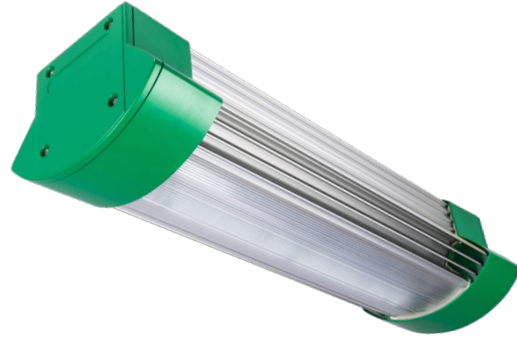

# ALTUM

- 230v
- IP64
- 3hrs
- 4k
- IK10
- DALI
- 6 WARRANTY
- 3.2 KG

**LUMINAIRE LUMEN OUTPUT BROAD**  
8W = 1035lm

**LUMINAIRE LUMEN OUTPUT NARROW**  
8W = 1025lm

EXAMPLE PRODUCT CODE		ALT	S	N1025	XT	G
<b>PRODUCT</b>	ALTUM	ALT				
<b>MOUNT</b>	SURFACE (BALL MOUNT KIT INCLUDED)	S				
<b>LENS</b>	NARROW DISTRIBUTION 1025 LUMEN OUTPUT	N1025				
	BROAD DISTRIBUTION, 1035 LUMEN OUTPUT	B1035				
<b>CONTROL</b>	MAINS ONLY	LA				
	DALI NON-MAINTAINED	DS				
	SPECTO-XT NON-MAINTAINED	XT				
<b>COLOUR</b>	GREY	G				

ALTSN1025XTG Altum | Surface Mount | Narrow Distribution 1025 Lumen Output | Specto XT | Grey Finish

## FEATURES & BENEFITS

- Extremely long life, up to 100,000 hours
- Extruded aluminium body with fins to aid cooling
- Narrow and broad optics options for better spacings and light distribution
- Control gear and LED circuit boards replaceable for future maintenance.
- Supplied with clip fit stainless steel mounting brackets for fast installation
- Complies with food production standards IFS, HACCP and BRC
- Specto-XT wireless emergency options for reduced maintenance