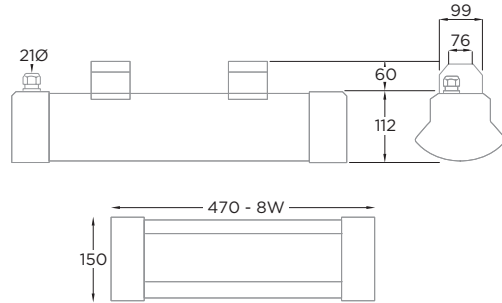

# ALTUM

- 230v
- IP64
- 3hrs
- 4k
- IK10
- DALI
- 6 WARRANTY
- 3.2 KG

**LUMINAIRE LUMEN OUTPUT BROAD**  
8W = 1035lm

**LUMINAIRE LUMEN OUTPUT NARROW**  
8W = 1025lm

### SPACING TABLE

		0.5 lux				1 lux			
Lens	Mounting Height	A	B	D	E	A	B	D	E
<b>BROAD</b>	6.0M	6.7	17.4	16.4	6.7	9.3	22.8	16.5	6.8
	8.0M	7.7	20.6	18.8	7.7	10	25.7	18.8	7.8
	10.0M	8.5	23.4	21	8.5	10.2	27.7	20.9	8.4
	12.0M	9.2	26.2	22.8	9.2	9.9	28.7	22.6	8.9
<b>NARROW</b>	6.0M	6.2	17.6	17.2	6.2	8.1	19.6	16.4	6.1
	8.0M	6.8	20.4	18.6	6.8	9.1	22.4	17.2	6.3
	10.0M	7.2	23	19.6	7.2	9.9	24.7	17.7	6.4
	12.0M	7.5	25	20.6	7.5	10.4	26.6	18.1	6.4

EXAMPLE PRODUCT CODE		ALT	S	N1025	XT	G
<b>PRODUCT</b>	ALTUM	ALT				
<b>MOUNT</b>	SURFACE (BALL MOUNT KIT INCLUDED)	S				
<b>LENS</b>	NARROW DISTRIBUTION 1025 LUMEN OUTPUT	N1025				
	BROAD DISTRIBUTION, 1035 LUMEN OUTPUT	B1035				
<b>CONTROL</b>	MAINS ONLY	LA				
	DALI NON-MAINTAINED	DS				
	SPECTO-XT NON-MAINTAINED	XT				
<b>COLOUR</b>	GREY	G				