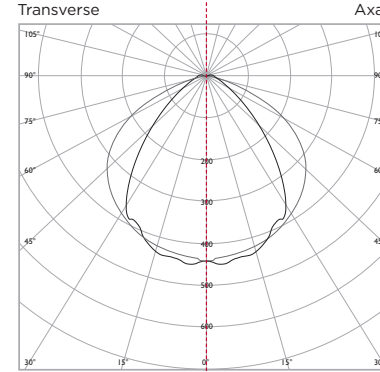

ALTUM

- 230v
- IP64
- 3hrs
- 4k
- IK10
- DALI
- 6 WARRANTY
- 3.2 KG

LUMINAIRE LUMEN OUTPUT BROAD
8W = 1035lm