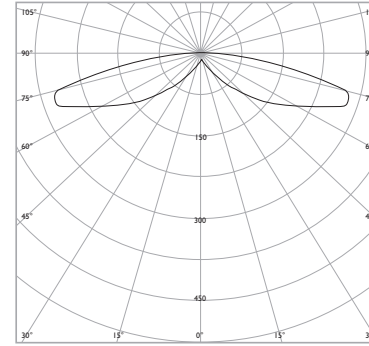

EXTUBE ROOT

- 230v
- 3hrs
- DALI
- CE
- 10.2
- 4k
- IK10
- IP66
- 5 WARRANTY

LUMINAIRE LUMEN OUTPUT
 11W = 875lm - Area Distribution
 21W = 1495lm - Area Distribution

LUMINAIRE LUMEN OUTPUT
 5W = 450lm - Path Distribution
 11W = 780lm - Path Distribution

SPACING TABLE

AREA	PATHWAY
8m between posts	9m between posts
20 lux (average)	20 lux (average)
0.32 Uniformity	0.26 Uniformity

EXAMPLE PRODUCT CODE		EXT	R	887	A11	XT	K
PRODUCT	EXTUBE	EXT					
MOUNT	ROOT MOUNTED	R					
HEIGHT	887mm	887					
	1137mm	1137					
LED	AREA 11W / PATH 5W	A11					
	AREA 21W / PATH 11W	A21					
CONTROLS	MAINS ONLY	LA					
	MAINTAINED	LM					
	DALI MAINTAINED	DL					
	SPECTO-XT MAINTAINED	XT					
COLOUR	BLACK	K					

EXTR887A11XTK Extube | Root Mounted | 887mm Height | Area 11W/Path 5W | Specto-XT | Black Finish

FEATURES & BENEFITS

- High performance optics to give greater spacings maintaining good uniformity
- Extruded aluminium body with die-cast aluminium head unit
- Superb photometric performance for wide spacings and excellent uniformity
- Less than 2% upward light
- On-board selector switch provides on-site adjustment between area and pathway distributions
- Large access door makes installation simple
- Integral emergency and Specto-XT wireless emergency options
- Extremely long life, up to 100,000 hours