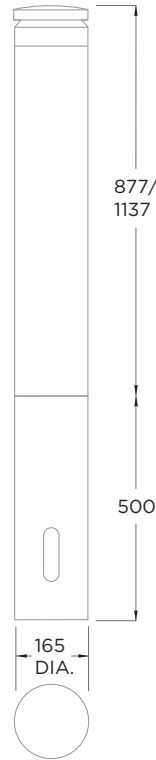

EXTUBE ROOT

- 230v
- 3hrs
- DALI
- CE
- 10.2
- 4k
- IK10
- IP66
- 5 WARRANTY

LUMINAIRE LUMEN OUTPUT
 11W = 875lm - Area Distribution
 21W = 1495lm - Area Distribution

LUMINAIRE LUMEN OUTPUT
 5W = 450lm - Path Distribution
 11W = 780lm - Path Distribution

SPACING TABLE

AREA	PATHWAY
8m between posts	9m between posts
20 lux (average)	20 lux (average)
0.32 Uniformity	0.26 Uniformity

EXAMPLE PRODUCT CODE		EXT	R	887	A11	XT	K
PRODUCT	EXTUBE	EXT					
MOUNT	ROOT MOUNTED	R					
HEIGHT	887mm	887					
	1137mm	1137					
LED	AREA 11W / PATH 5W	A11					
	AREA 21W / PATH 11W	A21					
CONTROLS	MAINS ONLY	LA					
	MAINTAINED	LM					
	DALI MAINTAINED	DL					
	SPECTO-XT MAINTAINED	XT					
COLOUR	BLACK	K					

EXTR887A11XTK Extube | Root Mounted | 887mm Height | Area 11W/Path 5W | Specto-XT | Black Finish

FEATURES & BENEFITS

- High performance optics to give greater spacings maintaining good uniformity
- Extruded aluminium body with die-cast aluminium head unit
- Superb photometric performance for wide spacings and excellent uniformity
- Less than 2% upward light
- On-board selector switch provides on-site adjustment between area and pathway distributions
- Large access door makes installation simple
- Integral emergency and Specto-XT wireless emergency options
- Extremely long life, up to 100,000 hours