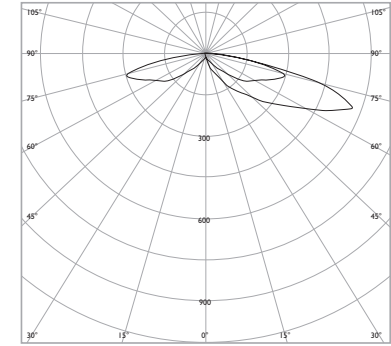

EXTUBE ROOT

- 230v
- 3hrs
- DALI
- CE
- 10.2
- 4k
- IK10
- IP66
- 5 WARRANTY

LUMINAIRE LUMEN OUTPUT
 11W = 875lm - Area Distribution
 21W = 1495lm - Area Distribution

LUMINAIRE LUMEN OUTPUT
 5W = 450lm - Path Distribution
 11W = 780lm - Path Distribution

SPACING TABLE

AREA	PATHWAY
8m between posts	9m between posts
20 lux (average)	20 lux (average)
0.32 Uniformity	0.26 Uniformity

EXAMPLE PRODUCT CODE		EXT	R	887	A11	XT	K
PRODUCT	EXTUBE	EXT					
MOUNT	ROOT MOUNTED	R					
HEIGHT	887mm	887					
	1137mm	1137					
LED	AREA 11W / PATH 5W	A11					
	AREA 21W / PATH 11W	A21					
CONTROLS	MAINS ONLY	LA					
	MAINTAINED	LM					
	DALI MAINTAINED	DL					
	SPECTO-XT MAINTAINED	XT					
COLOUR	BLACK	K					

EXTR887A11XTK Extube | Root Mounted | 887mm Height | Area 11W/Path 5W | Specto-XT | Black Finish

FEATURES & BENEFITS

- High performance optics to give greater spacings maintaining good uniformity
- Extruded aluminium body with die-cast aluminium head unit
- Superb photometric performance for wide spacings and excellent uniformity
- Less than 2% upward light
- On-board selector switch provides on-site adjustment between area and pathway distributions
- Large access door makes installation simple
- Integral emergency and Specto-XT wireless emergency options
- Extremely long life, up to 100,000 hours