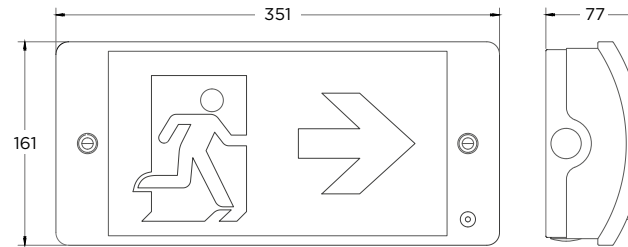

PRO EXIT

230v

3hrs

DALI

1.45 KG

IK10

IP65

25m

5 WARRANTY

EXAMPLE PRODUCT CODE		PROEX	S	XT	W	IS	SU
PRODUCT	PRO EXIT	PROEX					
MOUNT	SURFACE	S					
CONTROL	DALI MAINTAINED	DL					
	SPECTO-XT MAINTAINED	XT					
COLOUR	WHITE	W					
LEGEND TYPE	ISO 7010	IS					
	BS 5499	BS					
	EC 92/58	EC					
	NO LEGEND	NL					
DIRECTION	SINGLE UP	SU					
	SINGLE DOWN	SD					
	SINGLE RIGHT	SR					
	SINGLE LEFT	SL					

PROEXSXTWISSU PRO Exit | Surface Mounted | Specto-XT Maintained | White finish | ISO 7010 | Single Sided Arrow Up

ACCESSORIES		
PRODUCT	PROTECTIVE WIRE GUARD	PROWG