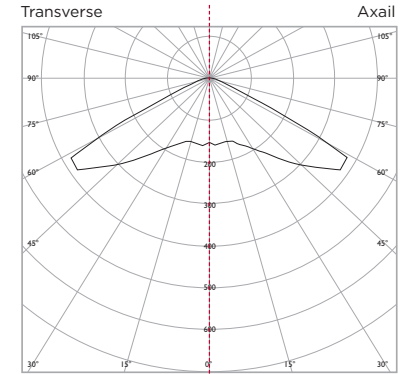

PRO BULKHEAD

- 230v
- 1.45
- 3hrs
- IK10
- IP65
- DALI
- 6 WARRANTY

LUMINAIRE LUMEN OUTPUT
4W = 215lm

SPACING TABLE

Mounting Height	0.5 lux				1 lux			
	Diagram 1	Diagram 2	Diagram 3	Diagram 4	Diagram 5	Diagram 6	Diagram 7	Diagram 8
2.0M	3.4	7.0	7.0	3.4	3.9	8.5	8.5	3.9
2.5M	4.0	8.1	8.1	4.0	4.6	10.1	10.1	4.6
3.0M	4.5	9.4	9.4	4.5	5.2	11.6	11.6	5.2
3.5M	5.0	10.8	10.8	5.0	5.2	12.9	12.9	5.2
4.0M	5.5	12.0	12.0	5.5	5.0	13.9	13.9	5.0
4.5M	5.8	13.2	13.2	5.8	4.2	14.4	14.4	4.2