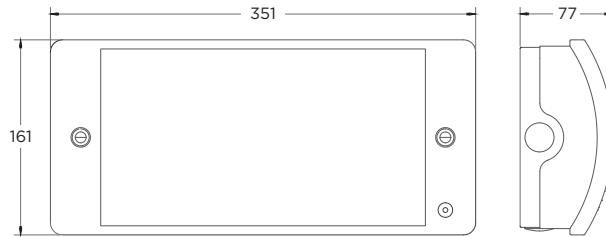

PRO BULKHEAD

- 230v
- 1.45
- 3hrs
- IK10
- IP65
- DALI
- 6 WARRANTY

LUMINAIRE LUMEN OUTPUT
4W = 215lm

SPACING TABLE

Mounting Height	0.5 lux				1 lux			
	Diagram 1	Diagram 2	Diagram 3	Diagram 4	Diagram 5	Diagram 6	Diagram 7	Diagram 8
2.0M	3.4	7.0	7.0	3.4	3.9	8.5	8.5	3.9
2.5M	4.0	8.1	8.1	4.0	4.6	10.1	10.1	4.6
3.0M	4.5	9.4	9.4	4.5	5.2	11.6	11.6	5.2
3.5M	5.0	10.8	10.8	5.0	5.2	12.9	12.9	5.2
4.0M	5.5	12.0	12.0	5.5	5.0	13.9	13.9	5.0
4.5M	5.8	13.2	13.2	5.8	4.2	14.4	14.4	4.2

EXAMPLE PRODUCT CODE		PROBH	S	XT	W
PRODUCT	PRO BULK HEAD	PROBH			
MOUNT	SURFACE	S			
CONTROL	DALI NON-MAINTAINED	DS			
	SPECTO-XT NON-MAINTAINED	XT			
COLOUR	WHITE	W			

PROBHSXTW PRO Bulk Head | Surface Mounted | Specto-XT Non-Maintained | White finish