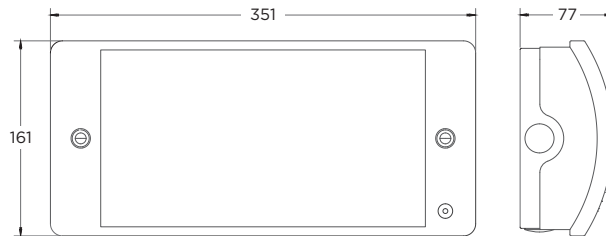

PRO BULKHEAD

- 230v**
- 1.45 KG**
- 3hrs**
- IK10**
- IP65**
- DALI**
- 5 WARRANTY**

LUMINAIRE LUMEN OUTPUT
4W = 215lm

SPACING TABLE

Mounting Height	0.5 lux				1 lux			
	Diagram 1	Diagram 2	Diagram 3	Diagram 4	Diagram 5	Diagram 6	Diagram 7	Diagram 8
2.0M	3.4	7.0	7.0	3.4	3.9	8.5	8.5	3.9
2.5M	4.0	8.1	8.1	4.0	4.6	10.1	10.1	4.6
3.0M	4.5	9.4	9.4	4.5	5.2	11.6	11.6	5.2
3.5M	5.0	10.8	10.8	5.0	5.2	12.9	12.9	5.2
4.0M	5.5	12.0	12.0	5.5	5.0	13.9	13.9	5.0
4.5M	5.8	13.2	13.2	5.8	4.2	14.4	14.4	4.2

EXAMPLE PRODUCT CODE		PROBH	S	XT	W
PRODUCT	PRO BULK HEAD	PROBH			
MOUNT	SURFACE	S			
CONTROL	DALI NON-MAINTAINED	DS			
	SPECTO-XT NON-MAINTAINED	XT			
COLOUR	WHITE	W			

PROBHSXTW PRO Bulk Head | Surface Mounted | Specto-XT Non-Maintained | White finish