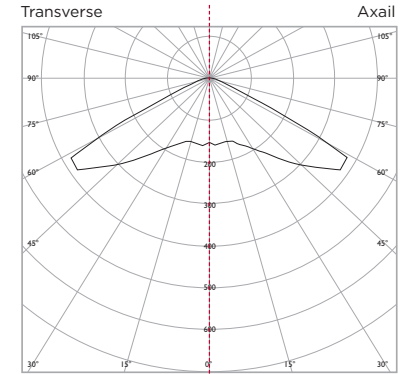

PRO BULKHEAD

- 230v**
- 1.45 KG**
- 3hrs**
- IK10**
- IP65**
- DALI**
- 5 WARRANTY**

LUMINAIRE LUMEN OUTPUT
4W = 215lm

SPACING TABLE

Mounting Height	0.5 lux				1 lux			
	Diagram 1	Diagram 2	Diagram 3	Diagram 4	Diagram 5	Diagram 6	Diagram 7	Diagram 8
2.0M	3.4	7.0	7.0	3.4	3.9	8.5	8.5	3.9
2.5M	4.0	8.1	8.1	4.0	4.6	10.1	10.1	4.6
3.0M	4.5	9.4	9.4	4.5	5.2	11.6	11.6	5.2
3.5M	5.0	10.8	10.8	5.0	5.2	12.9	12.9	5.2
4.0M	5.5	12.0	12.0	5.5	5.0	13.9	13.9	5.0
4.5M	5.8	13.2	13.2	5.8	4.2	14.4	14.4	4.2