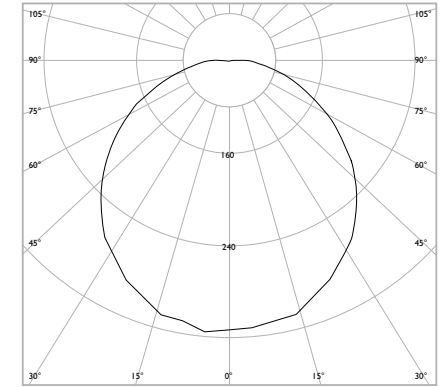

ORA

- 230v
- 3hrs
-
- DALI
- CE
- KG 1.6
- 4k
- IP44
- 5 WARRANTY

LUMINAIRE LUMEN OUTPUT

10W = 953lm
 12W = 1191lm
 17W = 1553lm

EXAMPLE PRODUCT CODE		ORA	DL	1553	W
PRODUCT	ORA	ORA			
CONTROL	DALI MAINTAINED	DL			
	SPECTO-XT MAINTAINED	XT			
OUTPUT	953 LUMENS	953			
	1191 LUMENS	1191			
	1553 LUMENS	1553			
COLOUR	WHITE	W			