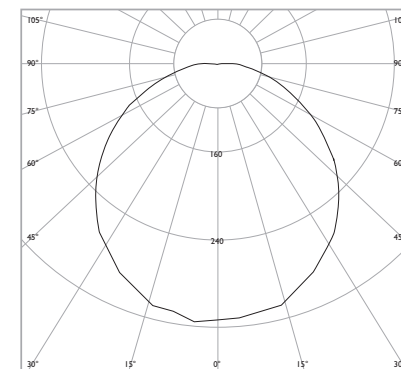

ORA

- 230v KG 1.6
- 3hrs 4k
- IP44
- DALI 5 WARRANTY

LUMINAIRE LUMEN OUTPUT
 10W = 953lm
 12W = 1191lm
 17W = 1553lm

| EXAMPLE PRODUCT CODE | ORA | DL | 1553 | W |
|----------------------|----------------------|------|------|---|
| PRODUCT | ORA | ORA | | |
| CONTROL | DALI MAINTAINED | DL | | |
| | SPECTO-XT MAINTAINED | XT | | |
| OUTPUT | 953 LUMENS | 953 | | |
| | 1191 LUMENS | 1191 | | |
| | 1553 LUMENS | 1553 | | |
| COLOUR | WHITE | W | | |