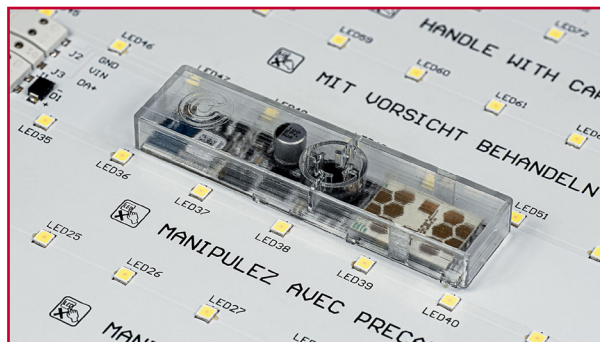

- 230v
- 1.6
- 3hrs
- 4k
- IP44
- DALI
- 6
WARRANTY

LUMINAIRE LUMEN OUTPUT
 10W = 953lm
 12W = 1191lm
 17W = 1553lm
 Emergency = 390lm

EXAMPLE PRODUCT CODE		ORA	DL	1553	W
PRODUCT	ORA	ORA			
CONTROL	DALI MAINTAINED	DL			
	FIXED OUTPUT/SPECTO-XT EMERGENCY	XT			
	SPECTO-XT DIMMABLE/NON EMERGENCY	MXTR			
	SPECTO-XT DIMMABLE/SPECTO-XT EMERGENCY	XTR			
OUTPUT	953 LUMENS	953			
	1191 LUMENS	1191			
	1553 LUMENS	1553			
COLOUR	WHITE	W			

ORADL1553W ORA | DALI Maintained | 1553 Lumen Output | White finish
 This product contains a light source of energy efficiency class C.

What is Specto-XT Radar?

The latest high frequency sensor technology Specto-XT Radar is integral to the luminaire and is designed for applications where the luminaire aesthetics and impact rating are important factors.

Specto-XT Radar offers energy saving through presence detection and daylight control, user control via timed override from the Specto-XT website.

FEATURES & BENEFITS

- Specto-XT wireless technology removes the need for control cabling, ideal for retro-fit installations
- Polycarbonate with UV stabilising cover
- Strong and robust body with high impact resistance
- Tool-less and screw-less cover for ease of installation and maintenance