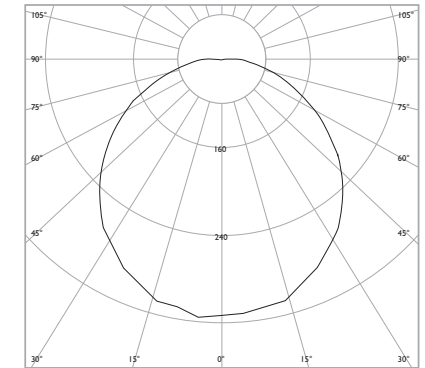

- 230v
- 1.6
- 3hrs
- 4k
- IP44
- DALI
- 6
WARRANTY

LUMINAIRE LUMEN OUTPUT
 10W = 953lm
 12W = 1191lm
 17W = 1553lm
 Emergency = 390lm

EXAMPLE PRODUCT CODE		ORA	DL	1553	W
PRODUCT	ORA	ORA			
CONTROL	DALI MAINTAINED	DL			
	FIXED OUTPUT/SPECTO-XT EMERGENCY	XT			
	SPECTO-XT DIMMABLE/NON EMERGENCY	MXTR			
	SPECTO-XT DIMMABLE/SPECTO-XT EMERGENCY	XTR			
OUTPUT	953 LUMENS	953			
	1191 LUMENS	1191			
	1553 LUMENS	1553			
COLOUR	WHITE	W			