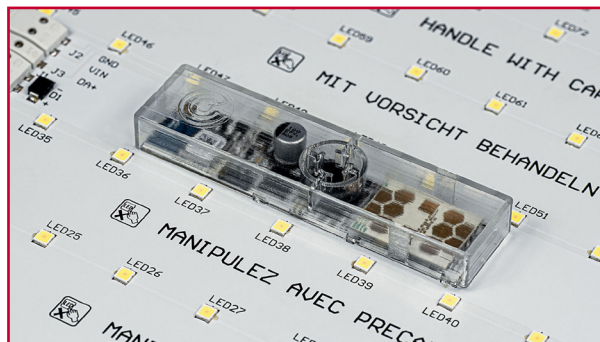

- 230v
- 1.6
- 3hrs
- 4k
- IP44
- DALI
- 6 WARRANTY

**LUMINAIRE LUMEN OUTPUT**

10W = 953lm  
 12W = 1191lm  
 17W = 1553lm

EXAMPLE PRODUCT CODE		ORA	DL	1553	W
<b>PRODUCT</b>	ORA	ORA			
<b>CONTROL</b>	DALI MAINTAINED	DL			
	FIXED OUTPUT/SPECTO-XT EMERGENCY	XT			
	SPECTO-XT DIMMABLE/NON EMERGENCY	MXTR			
	SPECTO-XT DIMMABLE/SPECTO-XT EMERGENCY	XTR			
<b>OUTPUT</b>	953 LUMENS	953			
	1191 LUMENS	1191			
	1553 LUMENS	1553			
<b>COLOUR</b>	WHITE	W			

ORADL1553W ORA | DALI Maintained | 1553 Lumen Output | White finish

**What is Specto-XT Radar?**

**The latest high frequency sensor technology Specto-XT Radar is mounted directly to the LED light engine, integral to the luminaire and is designed for applications where the luminaire aesthetics and impact rating are important factors.**

**Specto-XT Radar offers energy saving through presence detection and daylight control, user control via timed override from the Specto-XT website.**

## FEATURES & BENEFITS

- Specto-XT wireless technology removes the need for control cabling, ideal for retro-fit installations
- Polycarbonate with UV stabilising cover
- Strong and robust body with high impact resistance
- Tool-less and screw-less cover for ease of installation and maintenance