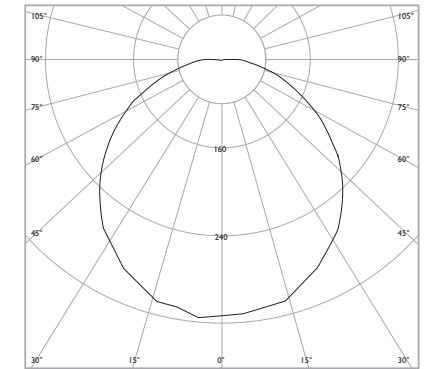

- 230v
- 1.6
- 3hrs
- 4k
- IP44
- DALI
- 6 WARRANTY

**LUMINAIRE LUMEN OUTPUT**

10W = 953lm  
 12W = 1191lm  
 17W = 1553lm

EXAMPLE PRODUCT CODE		ORA	DL	1553	W
<b>PRODUCT</b>	ORA	ORA			
<b>CONTROL</b>	DALI MAINTAINED	DL			
	FIXED OUTPUT/SPECTO-XT EMERGENCY	XT			
	SPECTO-XT DIMMABLE/NON EMERGENCY	MXTR			
	SPECTO-XT DIMMABLE/SPECTO-XT EMERGENCY	XTR			
<b>OUTPUT</b>	953 LUMENS	953			
	1191 LUMENS	1191			
	1553 LUMENS	1553			
<b>COLOUR</b>	WHITE	W			