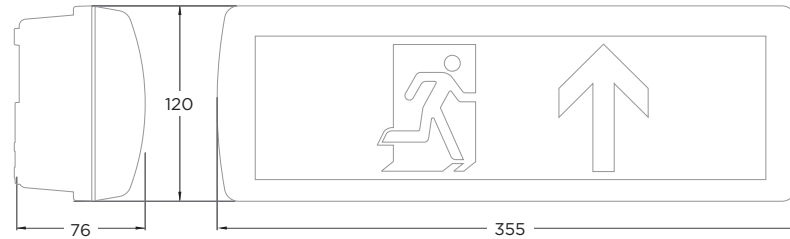

LANTIS EXIT

- 230v
- IK08
- 3hrs
- IP65
- 17m
- DALI
- 5 YEAR WARRANTY
- 1.5 KG

EXAMPLE PRODUCT CODE		LANE350	XT
PRODUCT	LANTIS EXIT	LANE350	
CONTROL	CENTRAL BATTERY	LA	
	CENTRAL BATTERY DALI	DA	
	DALI MAINTAINED	DL	
	SELF TEST MAINTAINED	YL	
	MAINTAINED	LM	
	SPECTO-XT MAINTAINED	XT	

LANE350XT LANTIS EXIT | IP65 | Specto-XT Maintained

EXAMPLE PRODUCT CODE		LKISO
LEGEND KIT	ISO LEGENDS	LKISO

LKISO ISO Legend Kit | Single Sided Arrow Up

FEATURES & BENEFITS

- Specto-XT wireless technology removes the need for control cabling, ideal for retro-fit installations
- Clear linear opal polycarbonate covers
- Strong and robust body with high impact resistance