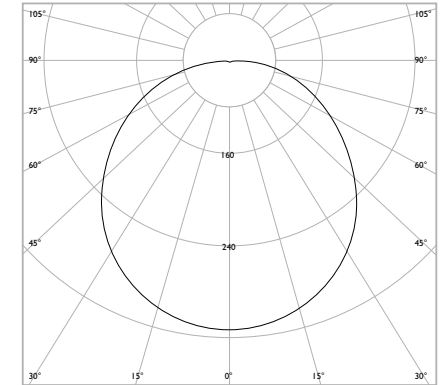

KRONA 500

230v

3hrs

DALI

CE

5.2

4k

IK10

IP65

5
WARRANTY

LUMINAIRE LUMEN OUTPUT
 13W = 1235lm
 16W = 1560lm
 22W = 2081lm

EXAMPLE PRODUCT CODE	KRONA		500	XT	1560	W
PRODUCT	KRONA	KRONA				
SIZE	500mm	500				
CONTROL	DALI MAINTAINED	DL				
	SPECTO-XT MAINTAINED	XT				
OUTPUT	1235 LUMENS	1235				
	1560 LUMENS	1560				
	2081 LUMENS	2081				
COLOUR	GREY	G				
	WHITE	W				