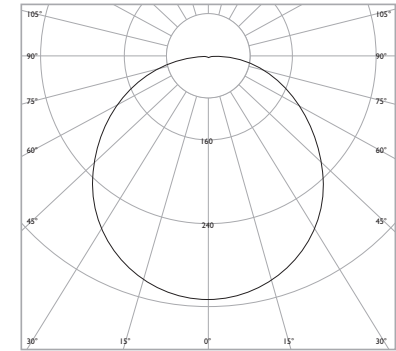

KRONA 500

- 230v**
- 5.2 KG**
- 3hrs**
- 4k**
- IK10**
- DALI**
- IP65**
- 5 WARRANTY**

LUMINAIRE LUMEN OUTPUT
 13W = 1235lm
 16W = 1560lm
 22W = 2081lm

EXAMPLE PRODUCT CODE	KRONA	500	XT	1560	W
PRODUCT	KRONA	KRONA			
SIZE	500mm	500			
CONTROL	DALI MAINTAINED	DL			
	SPECTO-XT MAINTAINED	XT			
OUTPUT	1235 LUMENS	1235			
	1560 LUMENS	1560			
	2081 LUMENS	2081			
COLOUR	GREY	G			
	WHITE	W			