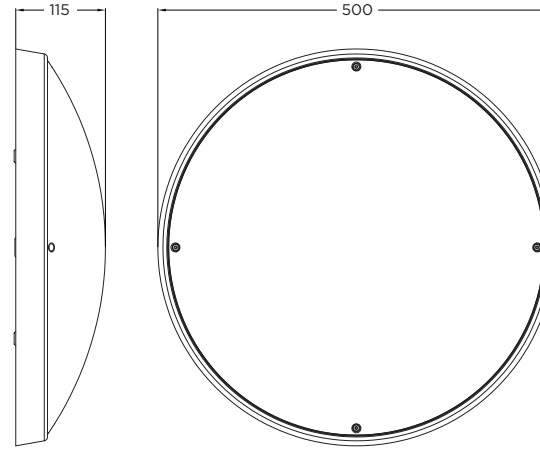

KRONA 500

- 230v**
- 5.2 KG**
- 3hrs**
- 4k**
- IK10**
- DALI**
- IP65**
- 5 WARRANTY**

LUMINAIRE LUMEN OUTPUT
 13W = 1235lm
 16W = 1560lm
 22W = 2081lm

EXAMPLE PRODUCT CODE	KRONA	500	XT	1560	W
PRODUCT	KRONA	KRONA			
SIZE	500mm	500			
CONTROL	DALI MAINTAINED	DL			
	SPECTO-XT MAINTAINED	XT			
OUTPUT	1235 LUMENS	1235			
	1560 LUMENS	1560			
	2081 LUMENS	2081			
COLOUR	GREY	G			
	WHITE	W			

KRONA500XT1560W Krona 500 | Specto-XT Maintained | 1560 Lumen Output | White finish

FEATURES & BENEFITS

- Specto-XT wireless technology removes the need for control cabling, ideal for retro-fit installations
- Strong die-cast LM6 aluminium body
- Choice of colour options
- High UV stabilised polycarbonate cover
- Tamper resistance cover screws are available