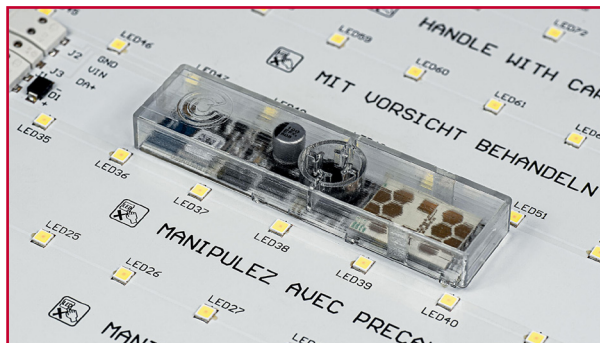

# KRONA 500

- 230v**
- 5.2 KG**
- 3hrs**
- 4k**
- IK10**
- DALI**
- IP65**
- 6 WARRANTY**

**LUMINAIRE LUMEN OUTPUT**  
 13W = 1235lm  
 16W = 1560lm  
 22W = 2081lm  
 Emergency = 377lm

EXAMPLE PRODUCT CODE	KRONA	500	XT	1560	W
<b>PRODUCT</b>	KRONA	KRONA			
<b>SIZE</b>	500mm	500			
<b>CONTROL</b>	DALI MAINTAINED	DL			
	FIXED OUTPUT/SPECTO-XT EMERGENCY	XT			
	SPECTO-XT DIMMABLE/NON EMERGENCY	MXTR			
	SPECTO-XT DIMMABLE/SPECTO-XT EMERGENCY	XTR			
<b>OUTPUT</b>	1235 LUMENS	1235			
	1560 LUMENS	1560			
	2081 LUMENS	2081			
<b>COLOUR</b>	GREY	G			
	WHITE	W			

KRONA500XT1560W Krona 500 | Fixed Output/Specto-XT Emergency | 1560 Lumen Output | White finish

### What is Specto-XT Radar?

The latest high frequency sensor technology Specto-XT Radar is mounted directly to the LED light engine, integral to the luminaire and is designed for applications where the luminaire aesthetics and impact rating are important factors. Specto-XT Radar offers energy saving through presence detection and daylight control, user control via timed override from the Specto-XT website.

## FEATURES & BENEFITS

- Specto-XT wireless technology removes the need for control cabling, ideal for retro-fit installations
- Strong die-cast LM6 aluminium body
- Choice of colour options
- High UV stabilised polycarbonate cover
- Tamper resistance cover screws are available