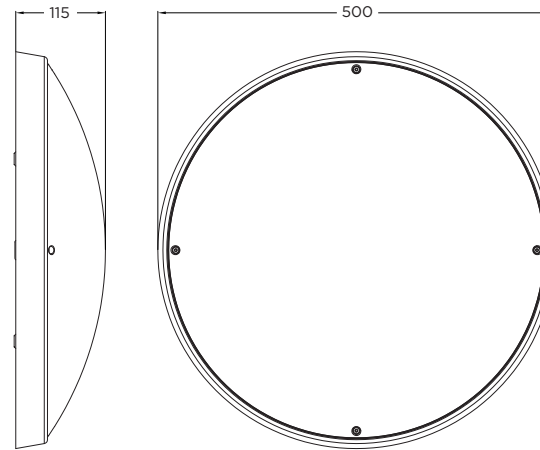

# KRONA 500

- 230v**
- 5.2 KG**
- 3hrs**
- 4k**
- IK10**
- DALI**
- IP65**
- 6 WARRANTY**

**LUMINAIRE LUMEN OUTPUT**  
 13W = 1235lm  
 16W = 1560lm  
 22W = 2081lm  
 Emergency = 377lm

EXAMPLE PRODUCT CODE	KRONA	500	XT	1560	W
<b>PRODUCT</b>	KRONA	KRONA			
<b>SIZE</b>	500mm	500			
<b>CONTROL</b>	DALI MAINTAINED	DL			
	FIXED OUTPUT/SPECTO-XT EMERGENCY	XT			
	SPECTO-XT DIMMABLE/NON EMERGENCY	MXTR			
	SPECTO-XT DIMMABLE/SPECTO-XT EMERGENCY	XTR			
<b>OUTPUT</b>	1235 LUMENS	1235			
	1560 LUMENS	1560			
	2081 LUMENS	2081			
<b>COLOUR</b>	GREY	G			
	WHITE	W			