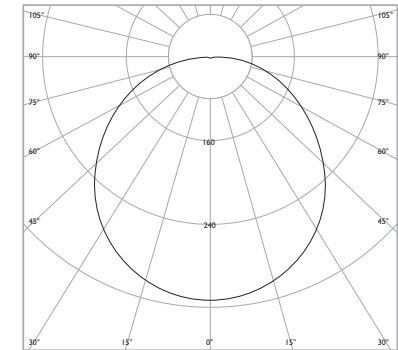

# KRONA 500

- 230v**
- 5.2 KG**
- 3hrs**
- 4k**
- IK10**
- DALI**
- IP65**
- 6 WARRANTY**

**LUMINAIRE LUMEN OUTPUT**  
 13W = 1235lm  
 16W = 1560lm  
 22W = 2081lm  
 Emergency = 377lm

EXAMPLE PRODUCT CODE	KRONA	500	XT	1560	W
<b>PRODUCT</b>	KRONA	KRONA			
<b>SIZE</b>	500mm	500			
<b>CONTROL</b>	DALI MAINTAINED	DL			
	FIXED OUTPUT/SPECTO-XT EMERGENCY	XT			
	SPECTO-XT DIMMABLE/NON EMERGENCY	MXTR			
	SPECTO-XT DIMMABLE/SPECTO-XT EMERGENCY	XTR			
<b>OUTPUT</b>	1235 LUMENS	1235			
	1560 LUMENS	1560			
	2081 LUMENS	2081			
<b>COLOUR</b>	GREY	G			
	WHITE	W			