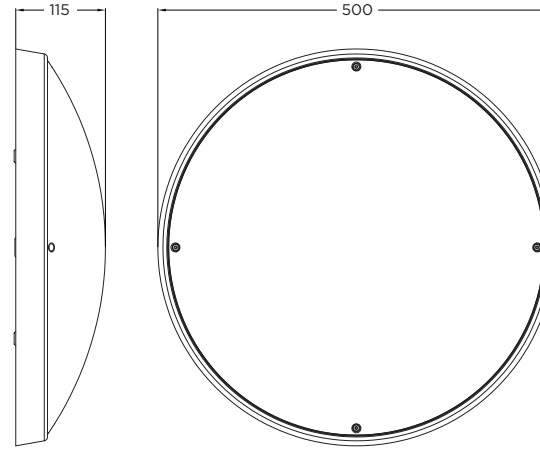

KRONA 500

- 230v**
- 3hrs**
-
- DALI** **IP65**
-

LUMINAIRE LUMEN OUTPUT
 13W = 1235lm
 16W = 1560lm
 22W = 2081lm

EXAMPLE PRODUCT CODE	KRONA	500	XT	1560	W
PRODUCT	KRONA	KRONA			
SIZE	500mm	500			
CONTROL	DALI MAINTAINED	DL			
	SPECTO-XT MAINTAINED	XT			
OUTPUT	1235 LUMENS	1235			
	1560 LUMENS	1560			
	2081 LUMENS	2081			
COLOUR	GREY	G			
	WHITE	W			

KRONA500XT1560W Krona 500 | Specto-XT Maintained | 1560 Lumen Output | White finish

FEATURES & BENEFITS

- Specto-XT wireless technology removes the need for control cabling, ideal for retro-fit installations
- Strong die-cast LM6 aluminium body
- Choice of colour options
- High UV stabilised polycarbonate cover
- Tamper resistance cover screws are available