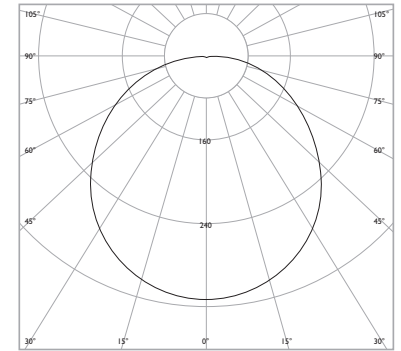

KRONA 500

- 230v**
- 3hrs**
-
- DALI** **IP65**
-

LUMINAIRE LUMEN OUTPUT
 13W = 1235lm
 16W = 1560lm
 22W = 2081lm

EXAMPLE PRODUCT CODE	KRONA	500	XT	1560	W
PRODUCT	KRONA	KRONA			
SIZE	500mm	500			
CONTROL	DALI MAINTAINED	DL			
	SPECTO-XT MAINTAINED	XT			
OUTPUT	1235 LUMENS	1235			
	1560 LUMENS	1560			
	2081 LUMENS	2081			
COLOUR	GREY	G			
	WHITE	W			