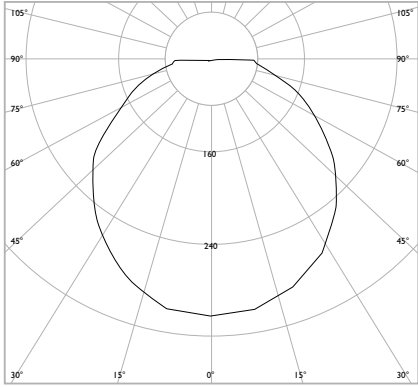

KRONA 360

LUMINAIRE LUMEN OUTPUT
 10W = 935lm
 12W = 1172lm
 17W = 1538lm

230v

3hrs

DALI

CE

KG
2.6

4k

IK10

IP65

5
WARRANTY

EXAMPLE PRODUCT CODE	KRONA		360	XT	935	G
PRODUCT	KRONA	KRONA				
SIZE	360mm	360				
CONTROL	DALI MAINTAINED	DL				
	SPECTO-XT MAINTAINED	XT				
OUTPUT	935 LUMENS	935				
	1172 LUMENS	1172				
	1538 LUMENS	1538				
COLOUR	GREY	G				
	WHITE	W				