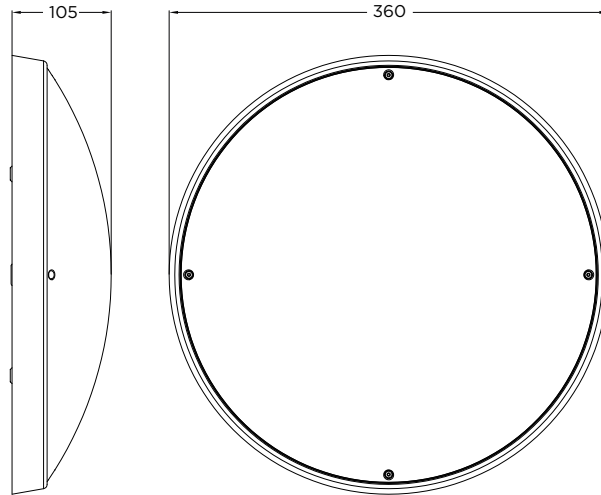

KRONA 360

LUMINAIRE LUMEN OUTPUT
 10W = 935lm
 12W = 1172lm
 17W = 1538lm

230v

3hrs

DALI

CE

KG
2.6

4k

IK10

IP65

5
WARRANTY

EXAMPLE PRODUCT CODE	KRONA		360	XT	935	G
PRODUCT	KRONA	KRONA				
SIZE	360mm	360				
CONTROL	DALI MAINTAINED	DL				
	SPECTO-XT MAINTAINED	XT				
OUTPUT	935 LUMENS	935				
	1172 LUMENS	1172				
	1538 LUMENS	1538				
COLOUR	GREY	G				
	WHITE	W				