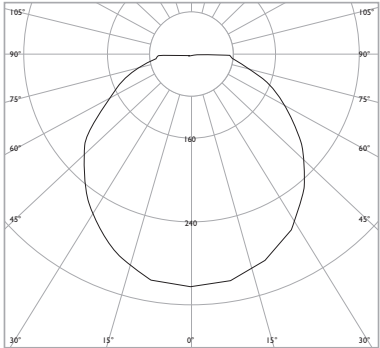

KRONA 360

LUMINAIRE LUMEN OUTPUT

10W = 935lm
 12W = 1172lm
 17W = 1538lm
 Emergency = 379lm

- 230v
- KG 2.6
- 3hrs
- 4k
- IK10
- DALI
- IP65
- 6 WARRANTY

EXAMPLE PRODUCT CODE	KRONA	360	XT	935	G
PRODUCT	KRONA	KRONA			
SIZE	360mm	360			
CONTROL	DALI MAINTAINED	DL			
	FIXED OUTPUT/SPECTO-XT EMERGENCY	XT			
	SPECTO-XT DIMMABLE/NON EMERGENCY	MXTR			
	SPECTO-XT DIMMABLE/SPECTO-XT EMERGENCY	XTR			
OUTPUT	935 LUMENS	935			
	1172 LUMENS	1172			
	1538 LUMENS	1538			
COLOUR	GREY	G			
	WHITE	W			