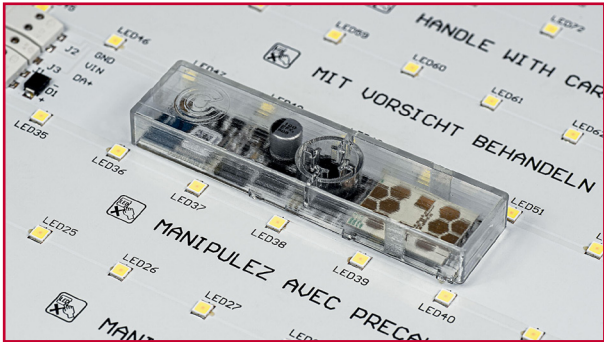

KRONA 360

LUMINAIRE LUMEN OUTPUT

10W = 935lm
 12W = 1172lm
 17W = 1538lm
 Emergency = 379lm

- 230v
- KG 2.6
- 3hrs
- 4k
- IK10
- DALI
- IP65
- 6 WARRANTY

EXAMPLE PRODUCT CODE	KRONA	360	XT	935	G
PRODUCT	KRONA	KRONA			
SIZE	360mm	360			
CONTROL	DALI MAINTAINED	DL			
	FIXED OUTPUT/SPECTO-XT EMERGENCY	XT			
	SPECTO-XT DIMMABLE/NON EMERGENCY	MXTR			
	SPECTO-XT DIMMABLE/SPECTO-XT EMERGENCY	XTR			
OUTPUT	935 LUMENS	935			
	1172 LUMENS	1172			
	1538 LUMENS	1538			
COLOUR	GREY	G			
	WHITE	W			

KRONA360XT935G Krona 360 | Specto-XT Maintained | 935 Lumen Output | Grey finish
 This product contains a light source of energy efficiency class D.

What is Specto-XT Radar?

The latest high frequency sensor technology Specto-XT Radar is integral to the luminaire and is designed for applications where the luminaire aesthetics and impact rating are important factors.

Specto-XT Radar offers energy saving through presence detection and daylight control, user control via timed override from the Specto-XT website.

FEATURES & BENEFITS

- Specto-XT wireless technology removes the need for control cabling, ideal for retro-fit installations
- Strong die-cast LM6 aluminium body
- Choice of colour options
- High UV stabilised polycarbonate cover
- Tamper resistance cover screws are available