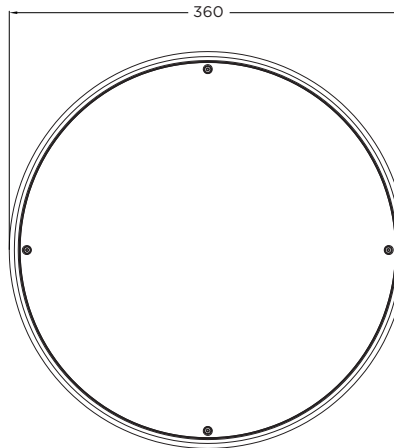

**LUMINAIRE LUMEN OUTPUT**

10W = 935lm  
12W = 1172lm  
17W = 1538lm  
Emergency = 379lm

EXAMPLE PRODUCT CODE	KRONA	360	XT	935	G
<b>PRODUCT</b>	KRONA	KRONA			
<b>SIZE</b>	360mm	360			
<b>CONTROL</b>	DALI MAINTAINED	DL			
	FIXED OUTPUT/SPECTO-XT EMERGENCY	XT			
	SPECTO-XT DIMMABLE/NON EMERGENCY	MXTR			
	SPECTO-XT DIMMABLE/SPECTO-XT EMERGENCY	XTR			
<b>OUTPUT</b>	935 LUMENS	935			
	1172 LUMENS	1172			
	1538 LUMENS	1538			
<b>COLOUR</b>	GREY	G			
	WHITE	W			

KRONA360XT935G Krona 360 | Specto-XT Maintained | 935 Lumen Output | Grey finish

**What is Specto-XT Radar?**

The latest high frequency sensor technology Specto-XT Radar is mounted directly to the LED light engine, integral to the luminaire and is designed for applications where the luminaire aesthetics and impact rating are important factors.