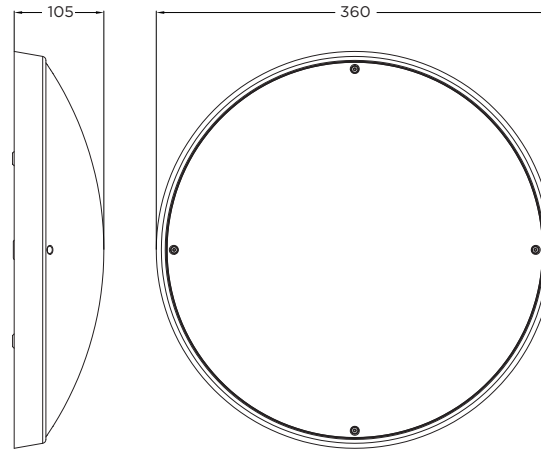

KRONA 360

LUMINAIRE LUMEN OUTPUT

10W = 935lm
 12W = 1172lm
 17W = 1538lm

- 230v
- KG 2.6
- 3hrs
- 4k
- IK10
- DALI
- IP65
- 6 WARRANTY

EXAMPLE PRODUCT CODE	KRONA		360	XT	935	G
PRODUCT	KRONA	KRONA				
SIZE	360mm	360				
CONTROL	DALI MAINTAINED	DL				
	SPECTO-XT MAINTAINED	XT				
OUTPUT	935 LUMENS	935				
	1172 LUMENS	1172				
	1538 LUMENS	1538				
COLOUR	GREY	G				
	WHITE	W				

KRONA360XT935G Krona 360 | Specto-XT Maintained | 935 Lumen Output | Grey finish

FEATURES & BENEFITS

- Specto-XT wireless technology removes the need for control cabling, ideal for retro-fit installations
- Strong die-cast LM6 aluminium body
- Choice of colour options
- High UV stabilised polycarbonate cover
- Tamper resistance cover screws are available