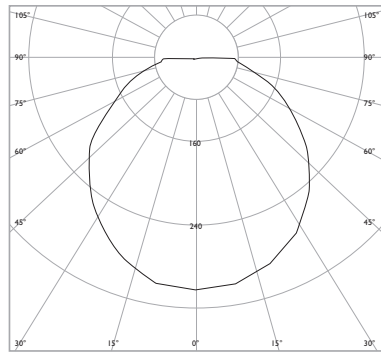

KRONA 360

LUMINAIRE LUMEN OUTPUT

10W = 935lm
 12W = 1172lm
 17W = 1538lm

- 230v
- KG 2.6
- 3hrs
- 4k
- IK10
- DALI
- IP65
- 6 WARRANTY

EXAMPLE PRODUCT CODE	KRONA		360	XT	935	G
PRODUCT	KRONA	KRONA				
SIZE	360mm	360				
CONTROL	DALI MAINTAINED	DL				
	SPECTO-XT MAINTAINED	XT				
OUTPUT	935 LUMENS	935				
	1172 LUMENS	1172				
	1538 LUMENS	1538				
COLOUR	GREY	G				
	WHITE	W				