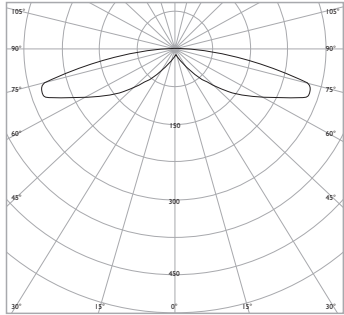

# EXTUBE SURFACE

**LUMINAIRE LUMEN OUTPUT**  
 11W = 875lm - Area Distribution  
 21W = 1495lm - Area Distribution

**LUMINAIRE LUMEN OUTPUT**  
 5W = 450lm - Path Distribution  
 11W = 780lm - Path Distribution

### SPACING TABLE

| AREA             | PATHWAY          |
|------------------|------------------|
| 8m between posts | 9m between posts |
| 20 lux (average) | 20 lux (average) |
| 0.32 Uniformity  | 0.26 Uniformity  |