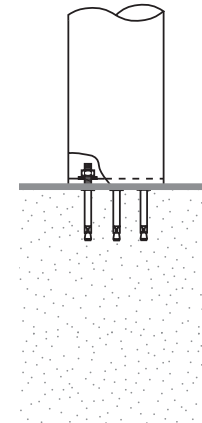

# EXTUBE SURFACE

**LUMINAIRE LUMEN OUTPUT**  
 11W = 875lm - Area Distribution  
 21W = 1495lm - Area Distribution

**LUMINAIRE LUMEN OUTPUT**  
 5W = 450lm - Path Distribution  
 11W = 780lm - Path Distribution

### SPACING TABLE

| AREA             | PATHWAY          |
|------------------|------------------|
| 8m between posts | 9m between posts |
| 20 lux (average) | 20 lux (average) |
| 0.32 Uniformity  | 0.26 Uniformity  |

- 230v
- 9.0
- 3hrs
- 4k
- IK10
- DALI
- IP66
- 6 WARRANTY

| EXAMPLE PRODUCT CODE |                      | EXT  | S | 887 | A11 | XT | K |
|----------------------|----------------------|------|---|-----|-----|----|---|
| <b>PRODUCT</b>       | EXTUBE               | EXT  |   |     |     |    |   |
| <b>MOUNT</b>         | SURFACE MOUNTED      | S    |   |     |     |    |   |
| <b>HEIGHT</b>        | 887mm                | 887  |   |     |     |    |   |
|                      | 1137mm               | 1137 |   |     |     |    |   |
| <b>LED</b>           | AREA 11W / PATH 5W   | A11  |   |     |     |    |   |
|                      | AREA 21W / PATH 11W  | A21  |   |     |     |    |   |
| <b>CONTROLS</b>      | MAINS ONLY           | LA   |   |     |     |    |   |
|                      | MAINTAINED           | LM   |   |     |     |    |   |
|                      | DALI MAINTAINED      | DL   |   |     |     |    |   |
|                      | SPECTO-XT MAINTAINED | XT   |   |     |     |    |   |
| <b>COLOUR</b>        | BLACK                | K    |   |     |     |    |   |

**EXTS887A11XTK** Extube | Surface Mounted | 887mm Height | Area 11W/Path 5W | Specto-XT | Black Finish  
 This product contains a light source of energy efficiency class C.

| ACCESSORIES    |                                       |          |
|----------------|---------------------------------------|----------|
| <b>PRODUCT</b> | EXTUBE, SURFACE MOUNTING - J BOLT KIT | EXTSJKIT |
|                | EXTUBE, SURFACE MOUNTING - ROOT KIT   | EXTSRKIT |