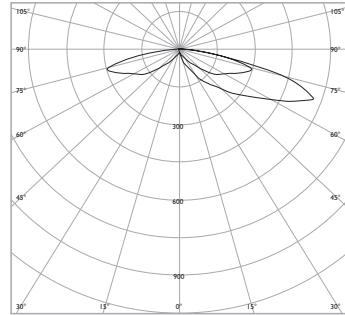

# EXTUBE SURFACE

**LUMINAIRE LUMEN OUTPUT**  
 11W = 875lm - Area Distribution  
 21W = 1495lm - Area Distribution

**LUMINAIRE LUMEN OUTPUT**  
 5W = 450lm - Path Distribution  
 11W = 780lm - Path Distribution

### SPACING TABLE

| AREA             | PATHWAY          |
|------------------|------------------|
| 8m between posts | 9m between posts |
| 20 lux (average) | 20 lux (average) |
| 0.32 Uniformity  | 0.26 Uniformity  |