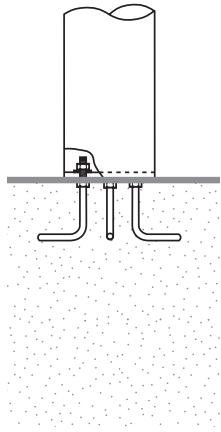

ACCESSORIES

J BOLT