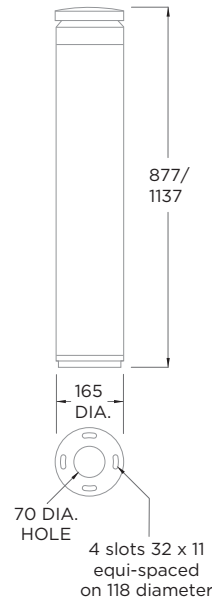

# EXTUBE SURFACE

**LUMINAIRE LUMEN OUTPUT**  
 11W = 875lm - Area Distribution  
 21W = 1495lm - Area Distribution

**LUMINAIRE LUMEN OUTPUT**  
 5W = 450lm - Path Distribution  
 11W = 780lm - Path Distribution

### SPACING TABLE

| AREA             | PATHWAY          |
|------------------|------------------|
| 8m between posts | 9m between posts |
| 20 lux (average) | 20 lux (average) |
| 0.32 Uniformity  | 0.26 Uniformity  |

- 230v
- 9.0
- 3hrs
- 4k
- IK10
- DALI
- IP66
- 6 WARRANTY

| EXAMPLE PRODUCT CODE |                      | EXT  | S | 887 | A11 | XT | K |
|----------------------|----------------------|------|---|-----|-----|----|---|
| <b>PRODUCT</b>       | EXTUBE               | EXT  |   |     |     |    |   |
| <b>MOUNT</b>         | SURFACE MOUNTED      | S    |   |     |     |    |   |
| <b>HEIGHT</b>        | 887mm                | 887  |   |     |     |    |   |
|                      | 1137mm               | 1137 |   |     |     |    |   |
| <b>LED</b>           | AREA 11W / PATH 5W   | A11  |   |     |     |    |   |
|                      | AREA 21W / PATH 11W  | A21  |   |     |     |    |   |
| <b>CONTROLS</b>      | MAINS ONLY           | LA   |   |     |     |    |   |
|                      | MAINTAINED           | LM   |   |     |     |    |   |
|                      | DALI MAINTAINED      | DL   |   |     |     |    |   |
|                      | SPECTO-XT MAINTAINED | XT   |   |     |     |    |   |
| <b>COLOUR</b>        | BLACK                | K    |   |     |     |    |   |

**EXTS887A11XTK** Extube | Surface Mounted | 887mm Height | Area 11W/Path 5W | Specto-XT | Black Finish  
 This product contains a light source of energy efficiency class C.

| ACCESSORIES    |                                       |          |
|----------------|---------------------------------------|----------|
| <b>PRODUCT</b> | EXTUBE, SURFACE MOUNTING - J BOLT KIT | EXTSJKIT |
|                | EXTUBE, SURFACE MOUNTING - ROOT KIT   | EXTSRKIT |