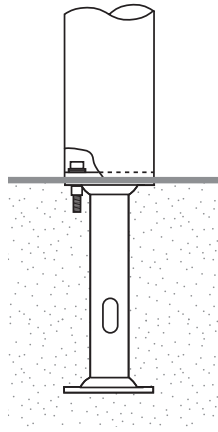

ACCESSORIES

ROOT KIT

FEATURES & BENEFITS

- High performance optics to give greater spacings maintaining good uniformity
- Extruded aluminium body with die-cast aluminium head unit
- Superb photometric performance for wide spacings and excellent uniformity
- Less than 2% upward light
- On-board selector switch provides on-site adjustment between area and pathway distributions
- Surface mounted options are bump resistant
- Allowing post to pivot up to 10° from the vertical position during impact for bump resistance
- Large access door makes installation simple
- Integral emergency and Specto-XT wireless emergency options
- Extremely long life, up to 100,000 hours