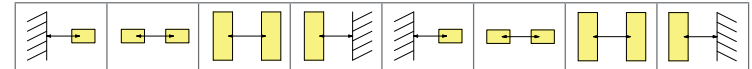

CELO RECESSED

- 230v**  **0.48 KG**
-  **3hrs** **IP40**
-   **5 WARRANTY**
- DALI**

SPACING TABLE

Lens	Mounting Height	0.5 lux				1 lux			
		AREA	2.0M	3.6	7.4	7.4	3.6	4.1	9.1
	2.5M	4.2	8.8	8.8	4.2	4.7	10.6	10.6	4.7
	3.0M	4.7	10.4	10.4	4.7	5.3	12.0	12.0	5.3
	3.5M	5.1	11.6	11.6	5.1	5.2	13.3	13.3	5.2
	4.0M	5.6	12.6	12.6	5.6	2.2	14.3	14.3	2.2
	4.5M	5.9	14.0	14.0	5.9	0.0	10.3	10.3	0.0

CORRIDOR	2.0M	2.8	6.0	6.0	2.8	2.0	5.2	12.2	5.2
	2.5M	2.9	6.2	6.2	2.9	2.1	5.5	13.9	5.9
	3.0M	3.0	6.4	6.4	3.0	2.2	5.7	15.3	6.4
	3.5M	3.1	7.2	7.2	3.1	2.2	5.9	16.6	6.9
	4.0M	3.2	7.4	7.4	3.2	2.3	6.1	17.8	7.3
	4.5M	3.2	7.4	7.4	3.2	2.3	6.3	18.8	7.5

SPOT	2.0M	2.5	5.6	5.6	2.5	2.4	5.7	5.7	2.4
	2.5M	2.8	6.2	6.2	2.8	2.7	6.5	6.5	2.7
	3.0M	3.0	6.6	6.6	3.0	3.0	7.1	7.1	3.0
	3.5M	3.2	7.2	7.2	3.2	3.3	7.8	7.8	3.3
	4.0M	3.5	7.6	7.6	3.5	3.6	8.4	8.4	3.6
	4.5M	3.6	8.2	8.2	3.6	3.7	9.0	9.0	3.7