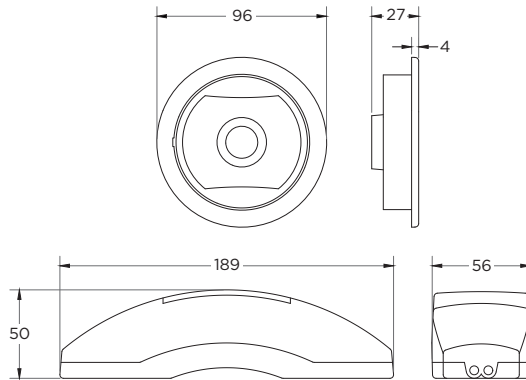

CELO RECESSED

- 230v**  **0.48 KG**
-  **3hrs** **IP40**
-   **5 WARRANTY**
- DALI**

SPACING TABLE

Lens	Mounting Height	0.5 lux				1 lux			
		AREA	2.0M	3.6	7.4	7.4	3.6	4.1	9.1
	2.5M	4.2	8.8	8.8	4.2	4.7	10.6	10.6	4.7
	3.0M	4.7	10.4	10.4	4.7	5.3	12.0	12.0	5.3
	3.5M	5.1	11.6	11.6	5.1	5.2	13.3	13.3	5.2
	4.0M	5.6	12.6	12.6	5.6	2.2	14.3	14.3	2.2
	4.5M	5.9	14.0	14.0	5.9	0.0	10.3	10.3	0.0

CORRIDOR	2.0M	2.8	6.0	6.0	2.8	2.0	5.2	12.2	5.2
	2.5M	2.9	6.2	6.2	2.9	2.1	5.5	13.9	5.9
	3.0M	3.0	6.4	6.4	3.0	2.2	5.7	15.3	6.4
	3.5M	3.1	7.2	7.2	3.1	2.2	5.9	16.6	6.9
	4.0M	3.2	7.4	7.4	3.2	2.3	6.1	17.8	7.3
	4.5M	3.2	7.4	7.4	3.2	2.3	6.3	18.8	7.5

SPOT	2.0M	2.5	5.6	5.6	2.5	2.4	5.7	5.7	2.4
	2.5M	2.8	6.2	6.2	2.8	2.7	6.5	6.5	2.7
	3.0M	3.0	6.6	6.6	3.0	3.0	7.1	7.1	3.0
	3.5M	3.2	7.2	7.2	3.2	3.3	7.8	7.8	3.3
	4.0M	3.5	7.6	7.6	3.5	3.6	8.4	8.4	3.6
	4.5M	3.6	8.2	8.2	3.6	3.7	9.0	9.0	3.7