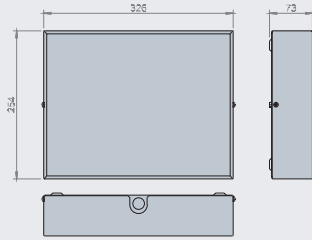

DYNAMIC FIRE SIGNAGE

2942SLALA	Dimensions:	326 x 254 x 73mm
	LED's:	2 x LED Strip
	Sections:	Twin
2942SILIL24	Dimensions:	326 x 254 x 73mm
	LED's:	2 x LED Strip
	Sections:	Twin

2982SLALA	Dimensions:	671 x 162 x 95mm
	LED's:	2 x LED Strip
	Sections:	Twin
2982SILIL24	Dimensions:	671 x 162 x 95mm
	LED's:	2 x LED Strip
	Sections:	Twin