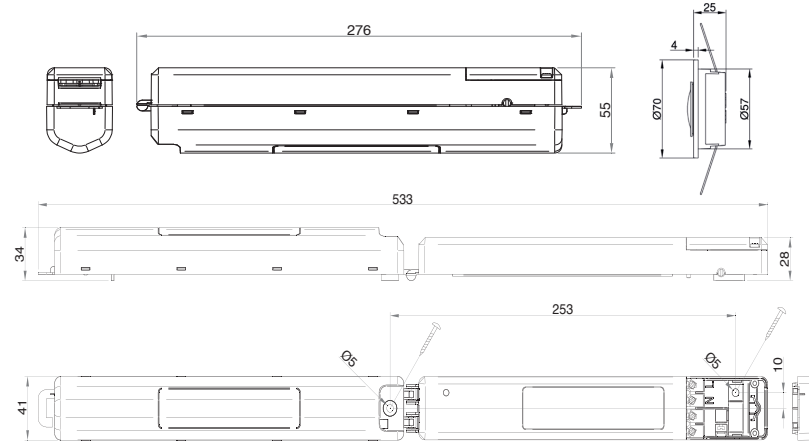

TYKT885

- IP20
- IP65
- 5 WARRANTY
- 0.35 KG
- 230v
- Emergency Lighting Icon
- 4W
- NM

- EN 60598-1
- EN60598-2-22
- EN55015
- EN61547
- EN61000-3-2

EXAMPLE PRODUCT CODE		TYK	T885	XT	W
FAMILY	TYKE	TYK			
	IP RATED	P885			
	STANDARD	T885			
	SPECTO XT	XT			
COLOUR	GREY	G			
	BLACK	K			
	WHITE	W			

For more information on colours, please go to the **Finishes Page**.

TYKT885

KM587259
BS EN ISO 60598-2-22

TYKT885

MOUNTING HEIGHT	0.5 LUX				1 LUX			
	2.0	3.9	8.4	8.4	3.9	3.5	7.6	7.6
2.5	4.4	9.8	9.8	4.4	3.9	8.8	8.8	3.9
3.0	4.9	11.0	11.0	4.9	4.2	10.0	10.0	4.2
3.5	5.3	12.6	12.6	5.3	4.5	11.0	11.0	4.5
4.0	5.7	13.6	13.6	5.7	4.8	11.8	11.8	4.8
4.5	6.0	14.6	14.6	6.0	5.0	12.6	12.6	5.0

TYKP885

MOUNTING HEIGHT	0.5 LUX				1 LUX			
	2.0	3.9	8.4	8.4	3.9	3.5	7.6	7.6
2.5	4.4	9.8	9.8	4.4	3.9	8.8	8.8	3.9
3.0	4.9	11.0	11.0	4.9	4.2	10.0	10.0	4.2
3.5	5.3	12.6	12.6	5.3	4.5	11.0	11.0	4.5
4.0	5.7	13.6	13.6	5.7	4.8	11.8	11.8	4.8
4.5	6.0	14.6	14.6	6.0	5.0	12.6	12.6	5.0