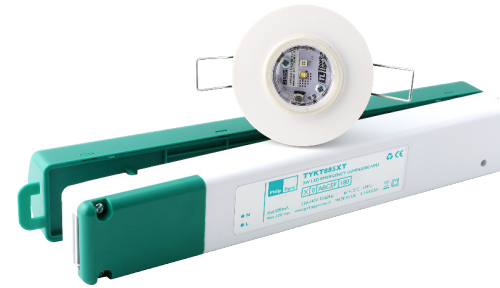

TYKT885

- IP20
- IP65
- 5 WARRANTY
- 0.35 KG
- 230v
- Emergency Lighting Icon
- 4W
- NM

- EN 60598-1
- EN60598-2-22
- EN55015
- EN61547
- EN61000-3-2

EXAMPLE PRODUCT CODE		TYK	T885	XT	W
FAMILY	TYKE	TYK			
	IP RATED	P885			
	STANDARD	T885			
	SPECTO XT	XT			
COLOUR	GREY	G			
	BLACK	K			
	WHITE	W			

For more information on colours, please go to the **Finishes Page**.

TYKT885

KM587259
BS EN ISO 60598-2-22

TYKT885

MOUNTING HEIGHT	0.5 LUX				1 LUX			
	2.0	3.9	8.4	8.4	3.9	3.5	7.6	7.6
2.5	4.4	9.8	9.8	4.4	3.9	8.8	8.8	3.9
3.0	4.9	11.0	11.0	4.9	4.2	10.0	10.0	4.2
3.5	5.3	12.6	12.6	5.3	4.5	11.0	11.0	4.5
4.0	5.7	13.6	13.6	5.7	4.8	11.8	11.8	4.8
4.5	6.0	14.6	14.6	6.0	5.0	12.6	12.6	5.0