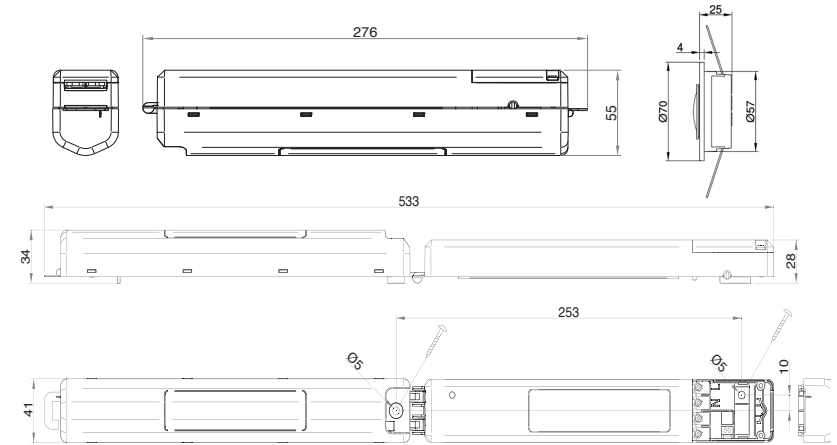

TYKT885

- IP20
IP65
- 6 WARRANTY
KG 0.35
- 230v
- 4W
NM

- EN 60598-1
- EN60598-2-22
- EN55015
- EN61547
- EN61000-3-2

EXAMPLE PRODUCT CODE		TYK	T885	XT	W
FAMILY	TYKE	TYK			
	IP RATED	P885			
	STANDARD	T885			
	SPECTO XT	XT			
COLOUR	GREY	G			
	BLACK	K			
	WHITE	W			

MOUNTING HEIGHT	0.5 LUX				1 LUX			
	2.0	3.9	8.4	8.4	3.9	3.5	7.6	7.6
2.5	4.4	9.8	9.8	4.4	3.9	8.8	8.8	3.9
3.0	4.9	11.0	11.0	4.9	4.2	10.0	10.0	4.2
3.5	5.3	12.6	12.6	5.3	4.5	11.0	11.0	4.5
4.0	5.7	13.6	13.6	5.7	4.8	11.8	11.8	4.8
4.5	6.0	14.6	14.6	6.0	5.0	12.6	12.6	5.0

TYKP885

MOUNTING HEIGHT	0.5 LUX				1 LUX			
	2.0	3.9	8.4	8.4	3.9	3.5	7.6	7.6
2.5	4.4	9.8	9.8	4.4	3.9	8.8	8.8	3.9
3.0	4.9	11.0	11.0	4.9	4.2	10.0	10.0	4.2
3.5	5.3	12.6	12.6	5.3	4.5	11.0	11.0	4.5
4.0	5.7	13.6	13.6	5.7	4.8	11.8	11.8	4.8
4.5	6.0	14.6	14.6	6.0	5.0	12.6	12.6	5.0