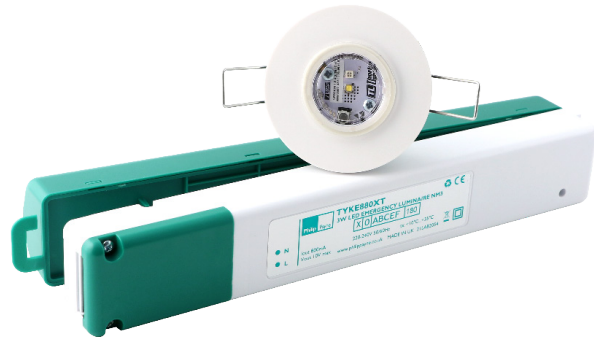

# TYKE880

- IP20** **IP65**
- 6** WARRANTY **KG** 0.35
- 230v**
- 3W** **NM**

- EN 60598-1
- EN60598-2-22
- EN55015
- EN61547
- EN61000-3-2

EXAMPLE PRODUCT CODE		TYK	E880	XT	W
<b>FAMILY</b>	TYKE	TYK			
<b>LENS</b>	AREA	A880			
	CORRIDOR	C880			
	IP RATED	P880			
	STANDARD	E880			
	SPECTO XT	XT			
<b>COLOUR</b>	GREY	G			
	BLACK	K			
	WHITE	W			

Example Code TYKE880XTW Tyke | Standard | Non-Maintained Specto XT | White Finish  
 For more information on colours, please go to the **Finishes Page**.

# TYKE880

KM587259  
BS EN ISO 60598-2-22