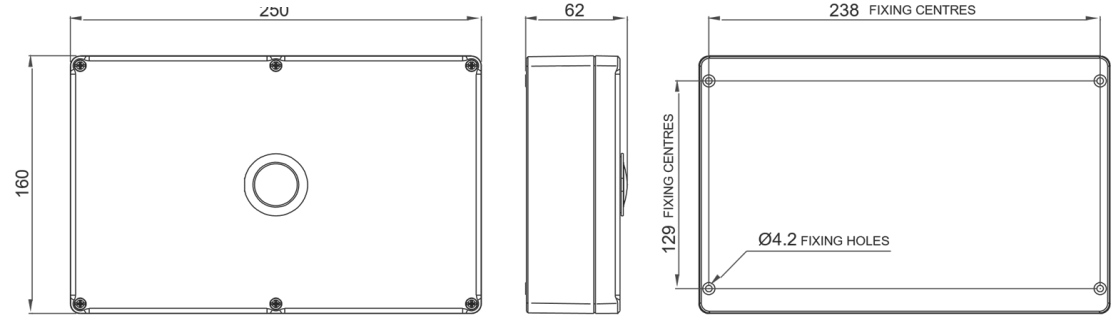

SPRT885

KM587259
BS EN ISO 60598-2-22

- IP20** **IP65**
- 5** WARRANTY **KG** 0.7
- 230v**
- 4W** **NM**

- EN 60598-1
- EN60598-2-22
- EN55015
- EN61547
- EN61000-3-2

EXAMPLE PRODUCT CODE		SPR	T885	XT	W
FAMILY	SPRITE	SPR			
	IP RATED	P885 (ONLY AVAILABLE IN GREY)			
	STANDARD	T885			
	SPECTO XT	XT			
COLOUR	GREY	G			
	BLACK	K			
	WHITE	W			

For more information on colours, please go to the **Finishes Page**.

SPRT885

KM587259
BS EN ISO 60598-2-22

IP Rated Version

SPRT885

- IP20 IP65
- 5 YEAR WARRANTY 0.7 KG
- 230V 1
- 4W NM

- EN 60598-1
- EN60598-2-22
- EN55015
- EN61547
- EN61000-3-2

MOUNTING HEIGHT	0.5 LUX				1 LUX			
	1	2	3	4	1	2	3	4
2.0	3.9	8.4	8.4	3.9	3.5	7.6	7.6	3.5
2.5	4.4	9.8	9.8	4.4	3.9	8.8	8.8	3.9
3.0	4.9	11.0	11.0	4.9	4.2	10.0	10.0	4.2
3.5	5.3	12.6	12.6	5.3	4.5	11.0	11.0	4.5
4.0	5.7	13.6	13.6	5.7	4.8	11.8	11.8	4.8
4.5	6.0	14.6	14.6	6.0	5.0	12.6	12.6	5.0

SPRP885

MOUNTING HEIGHT	0.5 LUX				1 LUX			
	1	2	3	4	1	2	3	4
2.0	3.9	8.4	8.4	3.9	3.5	7.6	7.6	3.5
2.5	4.4	9.8	9.8	4.4	3.9	8.8	8.8	3.9
3.0	4.9	11.0	11.0	4.9	4.2	10.0	10.0	4.2
3.5	5.3	12.6	12.6	5.3	4.5	11.0	11.0	4.5
4.0	5.7	13.6	13.6	5.7	4.8	11.8	11.8	4.8
4.5	6.0	14.6	14.6	6.0	5.0	12.6	12.6	5.0