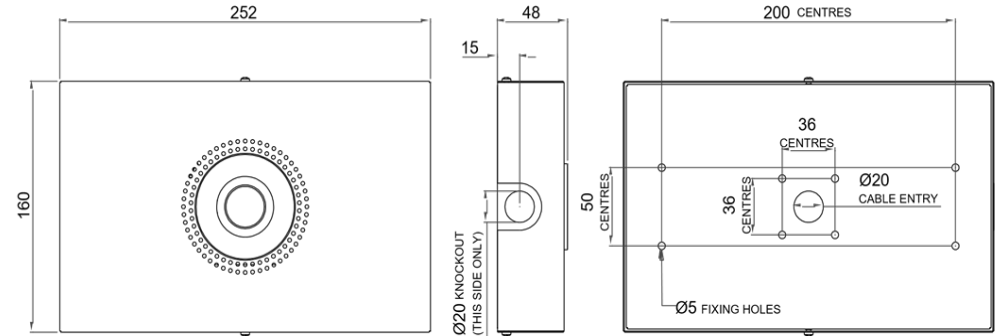

SPRT885

KM587259
BS EN ISO 60598-2-22

- IP20** **IP65**
- 5** WARRANTY **KG** 0.7
- 230v**
- 4W** **NM**

- EN 60598-1
- EN60598-2-22
- EN55015
- EN61547
- EN61000-3-2

EXAMPLE PRODUCT CODE		SPR	T885	XT	W
FAMILY	SPRITE	SPR			
	IP RATED	P885 (ONLY AVAILABLE IN GREY)			
	STANDARD	T885			
	SPECTO XT	XT			
COLOUR	GREY	G			
	BLACK	K			
	WHITE	W			

For more information on colours, please go to the **Finishes Page**.

SPRT885

KM587259
BS EN ISO 60598-2-22

IP Rated Version

SPRT885

- IP20 IP65
- 5 YEAR WARRANTY 0.7 KG
- 230V 1
- 4W NM

- EN 60598-1
- EN60598-2-22
- EN55015
- EN61547
- EN61000-3-2

MOUNTING HEIGHT	0.5 LUX				1 LUX			
	1	2	3	4	1	2	3	4
2.0	3.9	8.4	8.4	3.9	3.5	7.6	7.6	3.5
2.5	4.4	9.8	9.8	4.4	3.9	8.8	8.8	3.9
3.0	4.9	11.0	11.0	4.9	4.2	10.0	10.0	4.2
3.5	5.3	12.6	12.6	5.3	4.5	11.0	11.0	4.5
4.0	5.7	13.6	13.6	5.7	4.8	11.8	11.8	4.8
4.5	6.0	14.6	14.6	6.0	5.0	12.6	12.6	5.0

SPRP885

MOUNTING HEIGHT	0.5 LUX				1 LUX			
	1	2	3	4	1	2	3	4
2.0	3.9	8.4	8.4	3.9	3.5	7.6	7.6	3.5
2.5	4.4	9.8	9.8	4.4	3.9	8.8	8.8	3.9
3.0	4.9	11.0	11.0	4.9	4.2	10.0	10.0	4.2
3.5	5.3	12.6	12.6	5.3	4.5	11.0	11.0	4.5
4.0	5.7	13.6	13.6	5.7	4.8	11.8	11.8	4.8
4.5	6.0	14.6	14.6	6.0	5.0	12.6	12.6	5.0