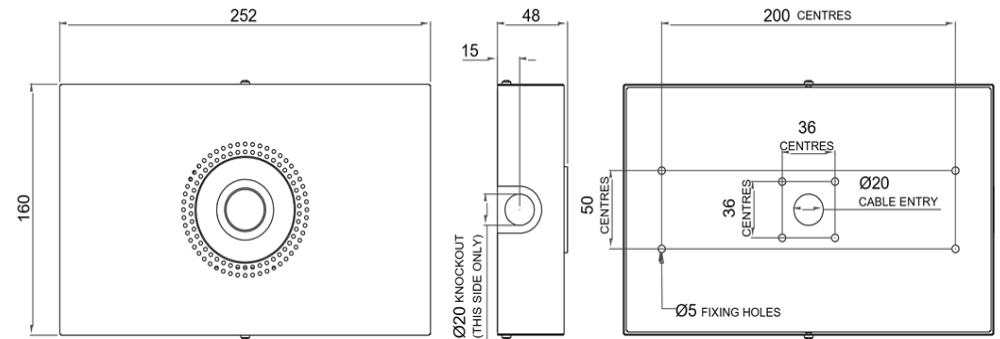

SPRT885

- IP20 IP65
- 6 WARRANTY 0.7 KG
- 230v 1
- 4W NM

- EN 60598-1
- EN60598-2-22
- EN55015
- EN61547
- EN61000-3-2

EXAMPLE PRODUCT CODE		SPR	T885	XT	W
FAMILY	SPRITE	SPR			
	IP65 RATED	P885 (ONLY AVAILABLE IN GREY)			
	STANDARD	T885			
	SPECTO XT	XT			
COLOUR	GREY	G			
	BLACK	K			
	WHITE	W			

Example Code SPRT885XTW Sprite | Standard | Non-Maintained Specto XT | White Finish
 For more information on colours, please go to the **Finishes Page**.

SPRT885

IP Rated Version

SPRT885

- IP20 IP65
- 6 WARRANTY 0.7 KG
- 230v
- 4W NM

- EN 60598-1
- EN60598-2-22
- EN55015
- EN61547
- EN61000-3-2

MOUNTING HEIGHT	0.5 LUX				1 LUX			
	1	2	3	4	1	2	3	4
2.0	3.9	8.4	8.4	3.9	3.5	7.6	7.6	3.5
2.5	4.4	9.8	9.8	4.4	3.9	8.8	8.8	3.9
3.0	4.9	11.0	11.0	4.9	4.2	10.0	10.0	4.2
3.5	5.3	12.6	12.6	5.3	4.5	11.0	11.0	4.5
4.0	5.7	13.6	13.6	5.7	4.8	11.8	11.8	4.8
4.5	6.0	14.6	14.6	6.0	5.0	12.6	12.6	5.0

SPRP885

MOUNTING HEIGHT	0.5 LUX				1 LUX			
	1	2	3	4	1	2	3	4
2.0	3.9	8.4	8.4	3.9	3.5	7.6	7.6	3.5
2.5	4.4	9.8	9.8	4.4	3.9	8.8	8.8	3.9
3.0	4.9	11.0	11.0	4.9	4.2	10.0	10.0	4.2
3.5	5.3	12.6	12.6	5.3	4.5	11.0	11.0	4.5
4.0	5.7	13.6	13.6	5.7	4.8	11.8	11.8	4.8
4.5	6.0	14.6	14.6	6.0	5.0	12.6	12.6	5.0