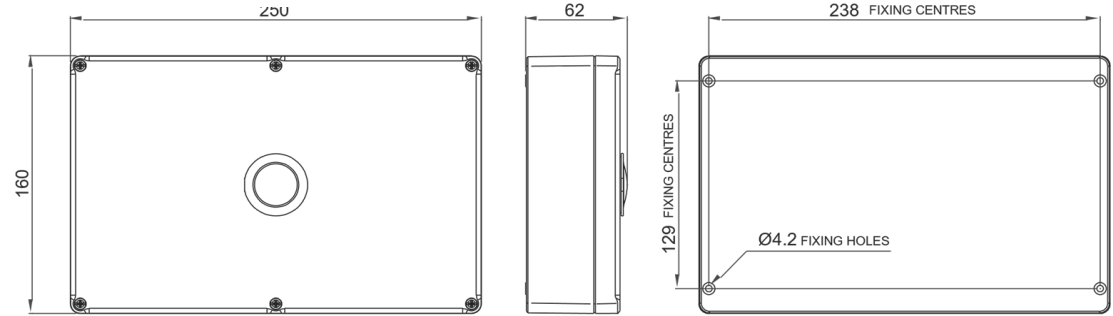

SPRT885

- IP20 IP65
- 6 WARRANTY 0.7 KG
- 230v 1
- 4W NM

- EN 60598-1
- EN60598-2-22
- EN55015
- EN61547
- EN61000-3-2

EXAMPLE PRODUCT CODE		SPR	T885	XT	W
FAMILY	SPRITE	SPR			
	IP65 RATED	P885 (ONLY AVAILABLE IN GREY)			
	STANDARD	T885			
	SPECTO XT	XT			
COLOUR	GREY	G			
	BLACK	K			
	WHITE	W			

Example Code SPRT885XTW Sprite | Standard | Non-Maintained Specto XT | White Finish
 For more information on colours, please go to the **Finishes Page**.

SPRT885

IP Rated Version

SPRT885

- IP20 IP65
- 6 WARRANTY 0.7 KG
- 230v
- 4W NM

- EN 60598-1
- EN60598-2-22
- EN55015
- EN61547
- EN61000-3-2

MOUNTING HEIGHT	0.5 LUX				1 LUX			
	1	2	3	4	1	2	3	4
2.0	3.9	8.4	8.4	3.9	3.5	7.6	7.6	3.5
2.5	4.4	9.8	9.8	4.4	3.9	8.8	8.8	3.9
3.0	4.9	11.0	11.0	4.9	4.2	10.0	10.0	4.2
3.5	5.3	12.6	12.6	5.3	4.5	11.0	11.0	4.5
4.0	5.7	13.6	13.6	5.7	4.8	11.8	11.8	4.8
4.5	6.0	14.6	14.6	6.0	5.0	12.6	12.6	5.0

SPRP885

MOUNTING HEIGHT	0.5 LUX				1 LUX			
	1	2	3	4	1	2	3	4
2.0	3.9	8.4	8.4	3.9	3.5	7.6	7.6	3.5
2.5	4.4	9.8	9.8	4.4	3.9	8.8	8.8	3.9
3.0	4.9	11.0	11.0	4.9	4.2	10.0	10.0	4.2
3.5	5.3	12.6	12.6	5.3	4.5	11.0	11.0	4.5
4.0	5.7	13.6	13.6	5.7	4.8	11.8	11.8	4.8
4.5	6.0	14.6	14.6	6.0	5.0	12.6	12.6	5.0