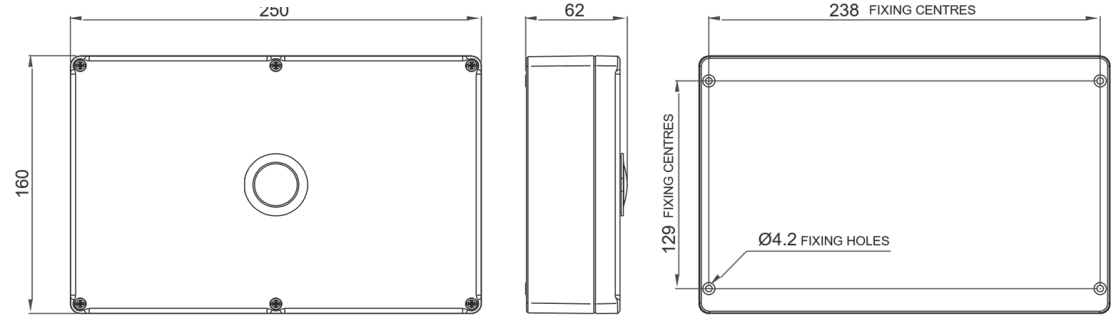

SPRT885

- IP20** **IP65**
- 6** WARRANTY **KG** 0.7
- 230v**
- 4W** **NM**

- EN 60598-1
- EN60598-2-22
- EN55015
- EN61547
- EN61000-3-2

EXAMPLE PRODUCT CODE		SPR	T885	XT	W
FAMILY	SPRITE	SPR			
	IP RATED	P885 (ONLY AVAILABLE IN GREY)			
	STANDARD	T885			
	SPECTO XT	XT			
COLOUR	GREY	G			
	BLACK	K			
	WHITE	W			

Example Code SPRT885XTW Sprite | Standard | Non-Maintained Specto XT | White Finish
 For more information on colours, please go to the **Finishes Page**.

SPRT885

KM587259
BS EN ISO 60598-2-22

IP Rated Version

SPRT885

- IP20** **IP65**
- 6** WARRANTY **KG** 0.7
- 230v**
- 4W** **NM**

- EN 60598-1
- EN60598-2-22
- EN55015
- EN61547
- EN61000-3-2

MOUNTING HEIGHT	0.5 LUX				1 LUX			
	1	2	3	4	1	2	3	4
2.0	3.9	8.4	8.4	3.9	3.5	7.6	7.6	3.5
2.5	4.4	9.8	9.8	4.4	3.9	8.8	8.8	3.9
3.0	4.9	11.0	11.0	4.9	4.2	10.0	10.0	4.2
3.5	5.3	12.6	12.6	5.3	4.5	11.0	11.0	4.5
4.0	5.7	13.6	13.6	5.7	4.8	11.8	11.8	4.8
4.5	6.0	14.6	14.6	6.0	5.0	12.6	12.6	5.0

SPRP885

MOUNTING HEIGHT	0.5 LUX				1 LUX			
	1	2	3	4	1	2	3	4
2.0	3.9	8.4	8.4	3.9	3.5	7.6	7.6	3.5
2.5	4.4	9.8	9.8	4.4	3.9	8.8	8.8	3.9
3.0	4.9	11.0	11.0	4.9	4.2	10.0	10.0	4.2
3.5	5.3	12.6	12.6	5.3	4.5	11.0	11.0	4.5
4.0	5.7	13.6	13.6	5.7	4.8	11.8	11.8	4.8
4.5	6.0	14.6	14.6	6.0	5.0	12.6	12.6	5.0