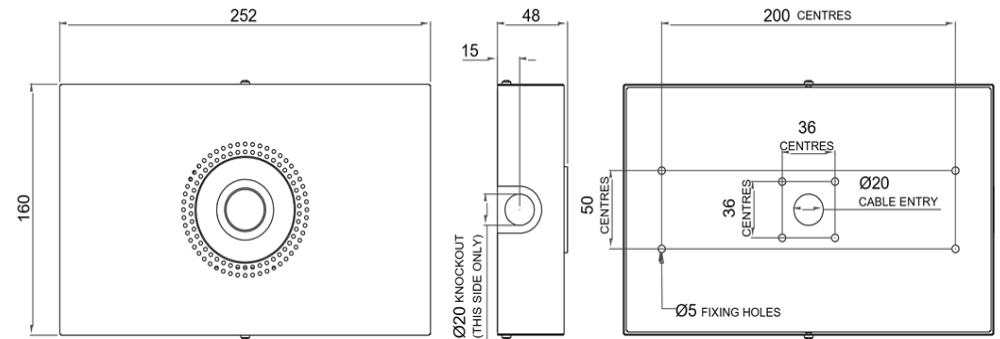

SPRT885

- IP20** **IP65**
- 6** WARRANTY **KG** 0.7
- 230v**
- 4W** **NM**

- EN 60598-1
- EN60598-2-22
- EN55015
- EN61547
- EN61000-3-2

EXAMPLE PRODUCT CODE		SPR	T885	XT	W
FAMILY	SPRITE	SPR			
	IP RATED	P885 (ONLY AVAILABLE IN GREY)			
	STANDARD	T885			
	SPECTO XT	XT			
COLOUR	GREY	G			
	BLACK	K			
	WHITE	W			

Example Code SPRT885XTW Sprite | Standard | Non-Maintained Specto XT | White Finish
 For more information on colours, please go to the **Finishes Page**.

SPRT885

KM587259
BS EN ISO 60598-2-22

IP Rated Version

SPRT885

- IP20** **IP65**
- 6** WARRANTY **KG** 0.7
- 230v**
- 4W** **NM**

- EN 60598-1
- EN60598-2-22
- EN55015
- EN61547
- EN61000-3-2

MOUNTING HEIGHT	0.5 LUX				1 LUX			
	1	2	3	4	1	2	3	4
2.0	3.9	8.4	8.4	3.9	3.5	7.6	7.6	3.5
2.5	4.4	9.8	9.8	4.4	3.9	8.8	8.8	3.9
3.0	4.9	11.0	11.0	4.9	4.2	10.0	10.0	4.2
3.5	5.3	12.6	12.6	5.3	4.5	11.0	11.0	4.5
4.0	5.7	13.6	13.6	5.7	4.8	11.8	11.8	4.8
4.5	6.0	14.6	14.6	6.0	5.0	12.6	12.6	5.0

SPRP885

MOUNTING HEIGHT	0.5 LUX				1 LUX			
	1	2	3	4	1	2	3	4
2.0	3.9	8.4	8.4	3.9	3.5	7.6	7.6	3.5
2.5	4.4	9.8	9.8	4.4	3.9	8.8	8.8	3.9
3.0	4.9	11.0	11.0	4.9	4.2	10.0	10.0	4.2
3.5	5.3	12.6	12.6	5.3	4.5	11.0	11.0	4.5
4.0	5.7	13.6	13.6	5.7	4.8	11.8	11.8	4.8
4.5	6.0	14.6	14.6	6.0	5.0	12.6	12.6	5.0