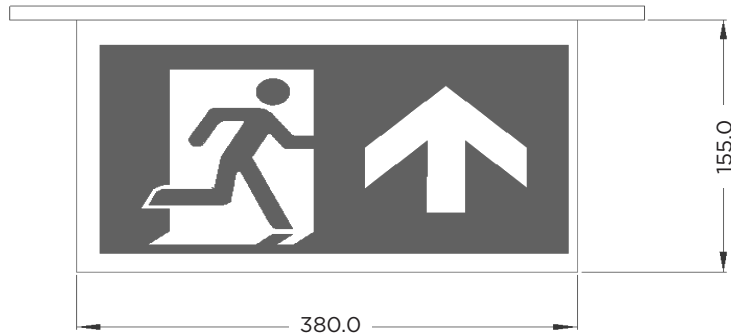

# 300FCX

IP20 IK09

26m 1.5

EN 60598-1

EXAMPLE PRODUCT CODE		300	FCX	B
FAMILY	NON-ILLUMINATED	300		
PRODUCT	300FCX	FCX		
CONTROL GEAR	GREY	G		
	BLACK	K		
	PENNY BRONZE	V		
	WHITE	W		
	POLISHED CHROME	C		
	SATIN CHROME	R		
	POLISHED BRASS	B		
	ANTIQUE BRASS	E		