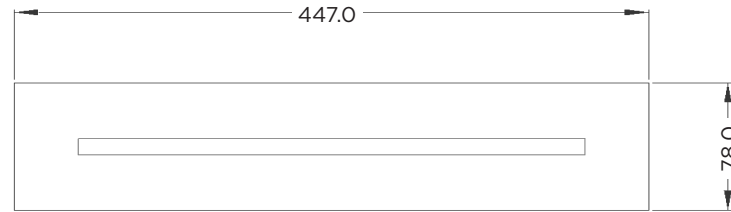

# 300FCX

IP20 IK09

26m 1.5

EN 60598-1

EXAMPLE PRODUCT CODE		300	FCX	B
FAMILY	NON-ILLUMINATED	300		
PRODUCT	300FCX	FCX		
CONTROL GEAR	GREY	G		
	BLACK	K		
	PENNY BRONZE	V		
	WHITE	W		
	POLISHED CHROME	C		
	SATIN CHROME	R		
	POLISHED BRASS	B		
	ANTIQUE BRASS	E		