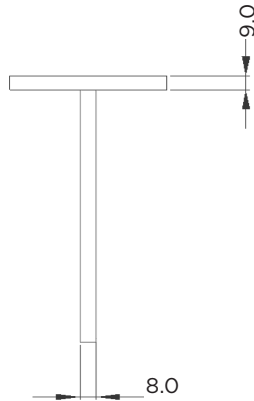

# 300FCX

IP20 IK09

26m 1.5

EN 60598-1

EXAMPLE PRODUCT CODE		300	FCX	B
FAMILY	NON-ILLUMINATED	300		
PRODUCT	300FCX	FCX		
CONTROL GEAR	GREY	G		
	BLACK	K		
	PENNY BRONZE	V		
	WHITE	W		
	POLISHED CHROME	C		
	SATIN CHROME	R		
	POLISHED BRASS	B		
	ANTIQUE BRASS	E		