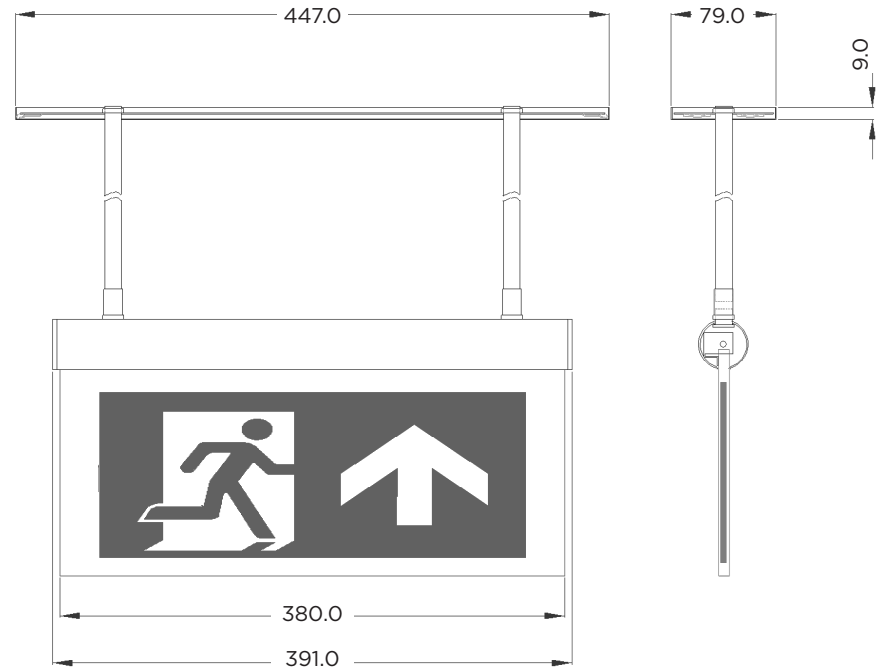

300CYX

IP20 IK09

26m 1.5

EN 60598-1

EXAMPLE PRODUCT CODE			300	CYX	B
FAMILY	NON-ILLUMINATED	300			
PRODUCT	300CYX	CYX			
CONTROL GEAR	GREY	G			
	BLACK	K			
	PENNY BRONZE	V			
	WHITE	W			
	POLISHED CHROME	C			
	SATIN CHROME	R			
	POLISHED BRASS	B			
	BMA	D			