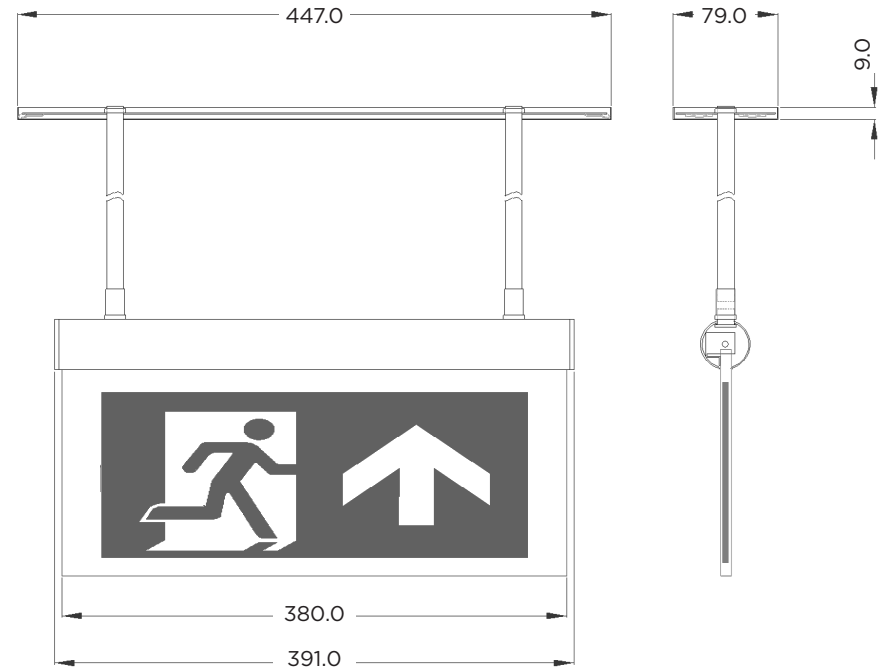

300CYX

IP20 IK09

26m 1.5

EN 60598-1

EXAMPLE PRODUCT CODE			300	CYX	B
FAMILY	NON-ILLUMINATED	300			
PRODUCT	300CYX	CYX			
CONTROL GEAR	GREY	G			
	BLACK	K			
	PENNY BRONZE	V			
	WHITE	W			
	POLISHED CHROME	C			
	SATIN CHROME	R			
	POLISHED BRASS	B			
	ANTIQUE BRASS	E			