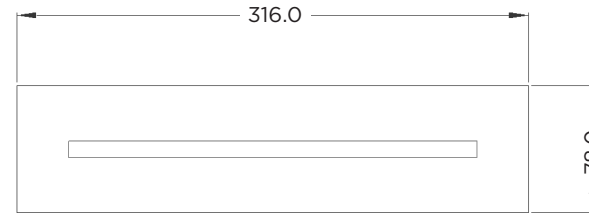

250FCX

IP20 IK09

26m 1.5

EN 60598-1

EXAMPLE PRODUCT CODE		250	FCX	W
FAMILY	NON-ILLUMINATED	250		
PRODUCT	250FCX	FCX		
CONTROL GEAR	GREY	G		
	BLACK	K		
	PENNY BRONZE	V		
	WHITE	W		
	POLISHED CHROME	C		
	SATIN CHROME	R		
	POLISHED BRASS	B		
	ANTIQUE BRASS	E		