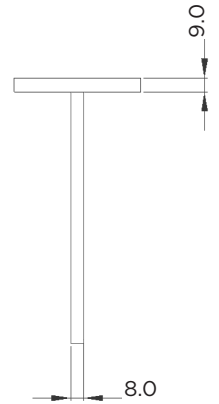

250FCX

IP20 IK09

26m 1.5

EN 60598-1

EXAMPLE PRODUCT CODE		250	FCX	W
FAMILY	NON-ILLUMINATED	250		
PRODUCT	250FCX	FCX		
CONTROL GEAR	GREY	G		
	BLACK	K		
	PENNY BRONZE	V		
	WHITE	W		
	POLISHED CHROME	C		
	SATIN CHROME	R		
	POLISHED BRASS	B		
	ANTIQUE BRASS	E		

Example Code 250FCXW 250FCX | White Finish

For more information on colours, please go to the **Finishes Page**. For more information on Legends, please go to the **Legends Page**.