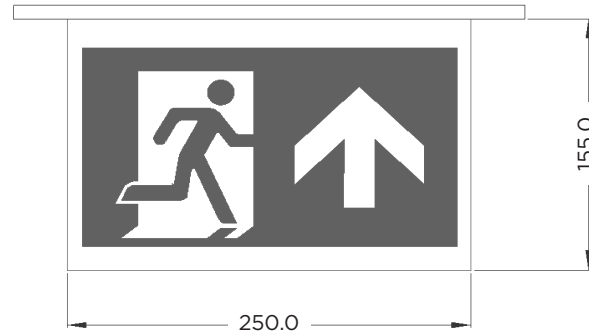

250FCX

IP20 IK09

26m 1.5

EN 60598-1

EXAMPLE PRODUCT CODE		250	FCX	W
FAMILY	NON-ILLUMINATED	250		
PRODUCT	250FCX	FCX		
CONTROL GEAR	GREY	G		
	BLACK	K		
	PENNY BRONZE	V		
	WHITE	W		
	POLISHED CHROME	C		
	SATIN CHROME	R		
	POLISHED BRASS	B		
	ANTIQUE BRASS	E		