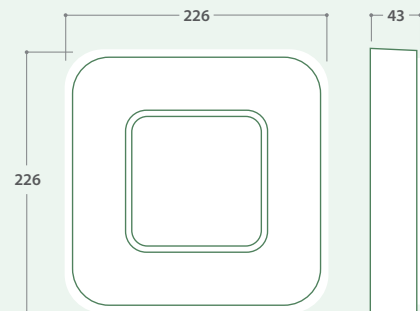

SPECTO-XT GATEWAY LITE

IP65

MASTER CONTROL AND WEB INTERFACE WITH SPECTO-XT WIRELESS COMMUNICATION

SPECIFICATION

- Polycarbonate body finished white (RAL9016)
- Central monitoring for up to 50 emergency luminaires - ideal for smaller projects
- Communicates with the Specto-XT website using GSM mobile telecommunications
- Scheduled emergency test times/dates managed using the Specto-XT website

RANGE

DESCRIPTION	Specto-XT Gateway Lite
PART No.	SXT050
APPROX KG	1.0
PRODUCT CONTROLS	up to 50 emergency luminaires

DIMENSIONS

Philip Payne Ltd | Thornhill House | Thornhill Road | Solihull | B91 2HB
Tel: +44 (0) 1217 052 384 | Fax: +44 (0) 1217 112 469