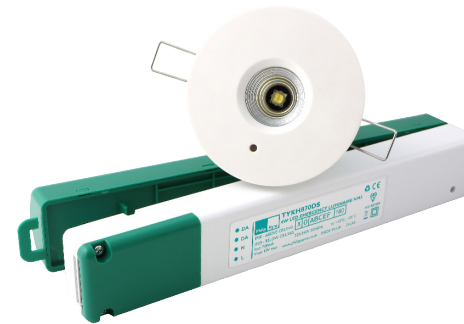

TYKH870

- IP20
- NM/MM
- 6 WARRANTY
- 0.35 KG
- 230v
- DALI
- 4W

- EN 60598-1
- EN60598-2-22
- EN55015
- EN61547
- EN61000-3-2

EXAMPLE PRODUCT CODE		TYK	H870	LA	W
FAMILY	TYKE	TYK			
LENS	HIGH CEILING	H870			
CONTROL GEAR	MAINS/CENTRAL BATTERY*	LA			
	MAINS/CENTRAL BATTERY DALI*	DA			
	NON-MAINTAINED SELF-CONTAINED	LN			
	NON-MAINTAINED AUTOTEST	YS			
	NON-MAINTAINED DALI	DS			
COLOUR	GREY	G			
	BLACK	K			
	WHITE	W			

Example Code TYKH870LAW Tyke | High Ceiling | Mains/ Central Battery | White Finish

For more information on colours, please go to the **Finishes Page**.

*For input voltages please refer to our installation leaflets.