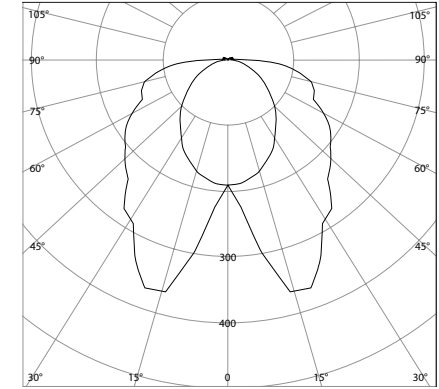

LANTIS BULK HEAD

-  230v
-  3hrs
-  DALI
-  CE
-  1.5
-  IK08
-  IP65
-  5 WARRANTY

LANT300

LANT110 & LANT350

SPACING TABLE

Mounting Height	0.5 lux				1 lux			
	Diagram 1	Diagram 2	Diagram 3	Diagram 4	Diagram 5	Diagram 6	Diagram 7	Diagram 8
2.0M	4.5	10.0	12.0	4.5	3.3	8.2	12.0	4.7
2.5M	4.9	10.8	12.8	4.9	3.6	8.8	12.8	5.1
3.0M	5.3	11.6	13.6	5.3	3.8	9.6	13.6	5.4
3.5M	5.6	12.4	14.4	5.6	4.0	10.2	14.2	5.7
4.0M	5.8	13.4	15.4	5.8	4.1	10.6	15.0	5.9
4.5M	6.0	14.0	16.0	6.0	4.2	10.8	15.8	6.0