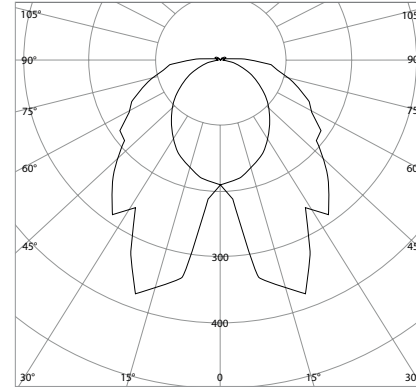

LANTIS BULK HEAD

-  230v
-  3hrs
-  DALI
-  CE
-  1.5
-  IK08
-  IP65
-  5 WARRANTY

LANT300

LANT110 & LANT350

SPACING TABLE

Mounting Height	0.5 lux				1 lux			
	Diagram 1	Diagram 2	Diagram 3	Diagram 4	Diagram 5	Diagram 6	Diagram 7	Diagram 8
2.0M	4.5	10.0	12.0	4.5	3.3	8.2	12.0	4.7
2.5M	4.9	10.8	12.8	4.9	3.6	8.8	12.8	5.1
3.0M	5.3	11.6	13.6	5.3	3.8	9.6	13.6	5.4
3.5M	5.6	12.4	14.4	5.6	4.0	10.2	14.2	5.7
4.0M	5.8	13.4	15.4	5.8	4.1	10.6	15.0	5.9
4.5M	6.0	14.0	16.0	6.0	4.2	10.8	15.8	6.0