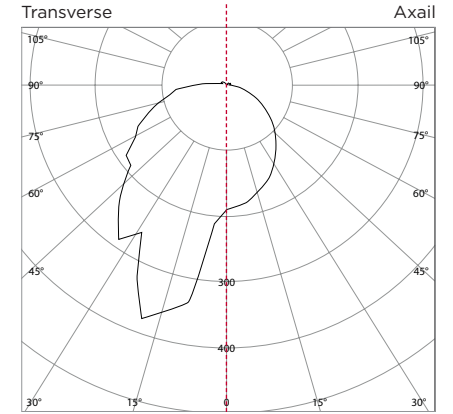

LANTIS BULK HEAD

- 230v
- 3hrs
- DALI
- CE
- 1.5
- IK08
- IP65
- 5 WARRANTY

LUMINAIRE LUMEN OUTPUT
14.5W = 545lm

SPACING TABLE

Mounting Height	0.5 lux				1 lux			
	Diagram 1	Diagram 2	Diagram 3	Diagram 4	Diagram 5	Diagram 6	Diagram 7	Diagram 8
2.0M	4.5	10.0	12.0	4.5	3.3	8.2	12.0	4.7
2.5M	4.9	10.8	12.8	4.9	3.6	8.8	12.8	5.1
3.0M	5.3	11.6	13.6	5.3	3.8	9.6	13.6	5.4
3.5M	5.6	12.4	14.4	5.6	4.0	10.2	14.2	5.7
4.0M	5.8	13.4	15.4	5.8	4.1	10.6	15.0	5.9
4.5M	6.0	14.0	16.0	6.0	4.2	10.8	15.8	6.0