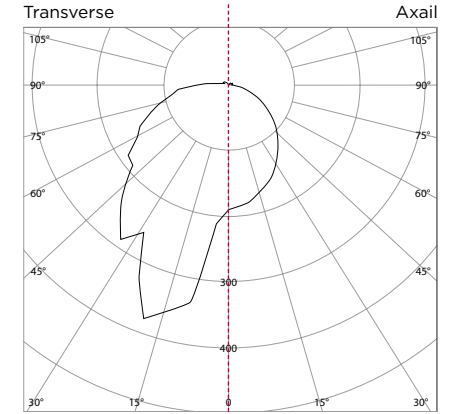

LANTIS BULK HEAD

- 230v
- 3hrs
- IK08
- DALI
- CE
- 1.5 KG
- IP65
- 5 WARRANTY

LUMINAIRE LUMEN OUTPUT
14.5W = 545lm

SPACING TABLE

Mounting Height	0.5 lux				1 lux			
	Diagram 1	Diagram 2	Diagram 3	Diagram 4	Diagram 5	Diagram 6	Diagram 7	Diagram 8
2.0M	4.5	10.0	12.0	4.5	3.3	8.2	12.0	4.7
2.5M	4.9	10.8	12.8	4.9	3.6	8.8	12.8	5.1
3.0M	5.3	11.6	13.6	5.3	3.8	9.6	13.6	5.4
3.5M	5.6	12.4	14.4	5.6	4.0	10.2	14.2	5.7
4.0M	5.8	13.4	15.4	5.8	4.1	10.6	15.0	5.9
4.5M	6.0	14.0	16.0	6.0	4.2	10.8	15.8	6.0