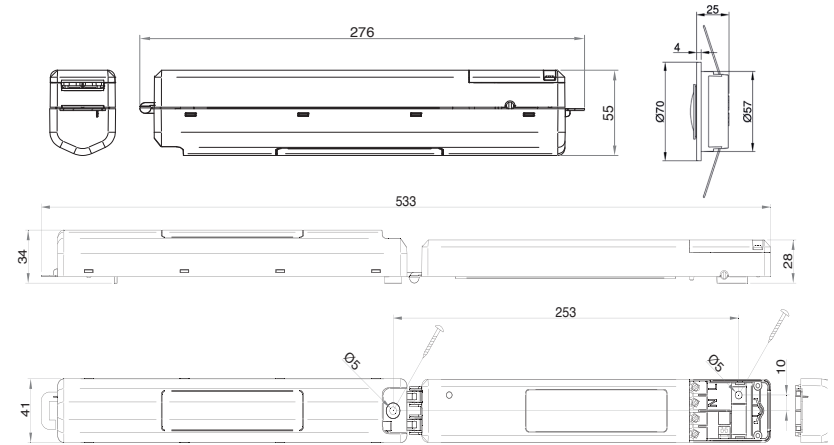

TYKT885

- IP20 IP65
- 6 WARRANTY 0.35 KG
- 230v 1
- 4W NM

- EN 60598-1
- EN60598-2-22
- EN55015
- EN61547
- EN61000-3-2

EXAMPLE PRODUCT CODE		TYK	T885	XT	W
FAMILY	TYKE	TYK			
	IP65 RATED	P885			
	STANDARD	T885			
	SPECTO XT	XT			
COLOUR	GREY	G			
	BLACK	K			
	WHITE	W			

- EN 60598-1
- EN60598-2-22
- EN55015
- EN61547
- EN61000-3-2

TYKT885

MOUNTING HEIGHT	0.5 LUX				1 LUX			
	2.0	3.9	8.4	8.4	3.9	3.5	7.6	7.6
2.5	4.4	9.8	9.8	4.4	3.9	8.8	8.8	3.9
3.0	4.9	11.0	11.0	4.9	4.2	10.0	10.0	4.2
3.5	5.3	12.6	12.6	5.3	4.5	11.0	11.0	4.5
4.0	5.7	13.6	13.6	5.7	4.8	11.8	11.8	4.8
4.5	6.0	14.6	14.6	6.0	5.0	12.6	12.6	5.0

TYKP885

MOUNTING HEIGHT	0.5 LUX				1 LUX			
	2.0	3.9	8.4	8.4	3.9	3.5	7.6	7.6
2.5	4.4	9.8	9.8	4.4	3.9	8.8	8.8	3.9
3.0	4.9	11.0	11.0	4.9	4.2	10.0	10.0	4.2
3.5	5.3	12.6	12.6	5.3	4.5	11.0	11.0	4.5
4.0	5.7	13.6	13.6	5.7	4.8	11.8	11.8	4.8
4.5	6.0	14.6	14.6	6.0	5.0	12.6	12.6	5.0