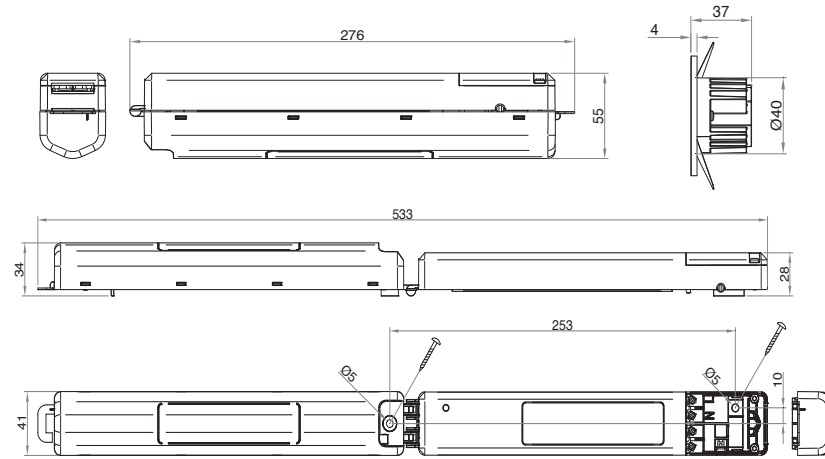

## TYKT870

MOUNTING HEIGHT	0.5 LUX				1 LUX			
2.0	3.4	7.0	7.0	3.4	3.6	8.0	8.0	3.6
2.5	3.9	8.0	8.0	3.9	4.3	9.7	9.7	4.3
3.0	4.4	9.2	9.2	4.4	4.9	11.0	11.0	4.9
3.5	4.8	10.6	10.6	4.8	5.3	12.2	12.2	5.3
4.0	5.2	11.6	11.6	5.2	5.8	13.3	13.3	5.8
4.5	5.6	12.6	12.6	5.6	6.1	14.4	14.4	6.1