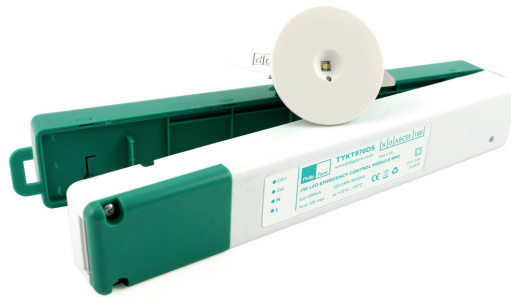

# TYKT870

- 4W

NM/MM
- 6  
WARRANTY

KG  
0.35
- 230v

DALI

- EN 60598-1
- EN60598-2-22
- EN55015
- EN61547
- EN61000-3-2

IP20

IP65

EXAMPLE PRODUCT CODE		TYK	T870	LA	W
<b>FAMILY</b>	TYKE	TYK			
<b>LENS</b>	HIGH OUTPUT	T870			
	IP RATED	P870			
<b>CONTROL GEAR</b>	MAINS/CENTRAL BATTERY*	LA			
	MAINS/CENTRAL BATTERY DALI*	DA			
	NON-MAINTAINED SELF-CONTAINED	LN			
	NON-MAINTAINED AUTOTEST	YS			
	NON-MAINTAINED DALI	DS			
<b>COLOUR</b>	GREY	G			
	BLACK	K			
	WHITE	W			

Example Code TYKT870LAW Tyke | High Output | Mains/ Central Battery | White Finish

For more information on colours, please go to the **Finishes Page**.

\*For input voltages please refer to our installation leaflets.