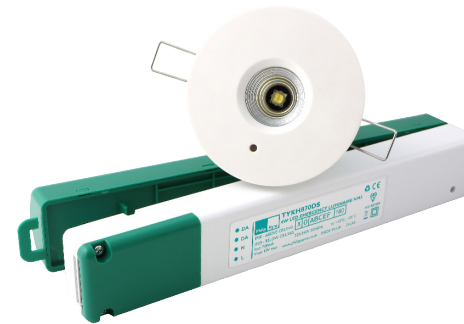

# TYKH870

- IP20
- NM/MM
- 6 WARRANTY
- 0.35 KG
- 230v
- DALI
- 4W

- EN 60598-1
- EN60598-2-22
- EN55015
- EN61547
- EN61000-3-2

EXAMPLE PRODUCT CODE		TYK	H870	LA	W
<b>FAMILY</b>	TYKE	TYK			
<b>LENS</b>	HIGH CEILING	H870			
<b>CONTROL GEAR</b>	MAINS/CENTRAL BATTERY*	LA			
	MAINS/CENTRAL BATTERY DALI*	DA			
	NON-MAINTAINED SELF-CONTAINED	LN			
	NON-MAINTAINED AUTOTEST	YS			
	NON-MAINTAINED DALI	DS			
<b>COLOUR</b>	GREY	G			
	BLACK	K			
	WHITE	W			

Example Code TYKH870LAW Tyke | High Ceiling | Mains/ Central Battery | White Finish

For more information on colours, please go to the **Finishes Page**.

\*For input voltages please refer to our installation leaflets.

# TYKH870

- IP20**
- NM/MM**
- 6** WARRANTY
- KG** 0.35
- 230v** **DALI**
- 4W**

- EN 60598-1
- EN60598-2-22
- EN55015
- EN61547
- EN61000-3-2