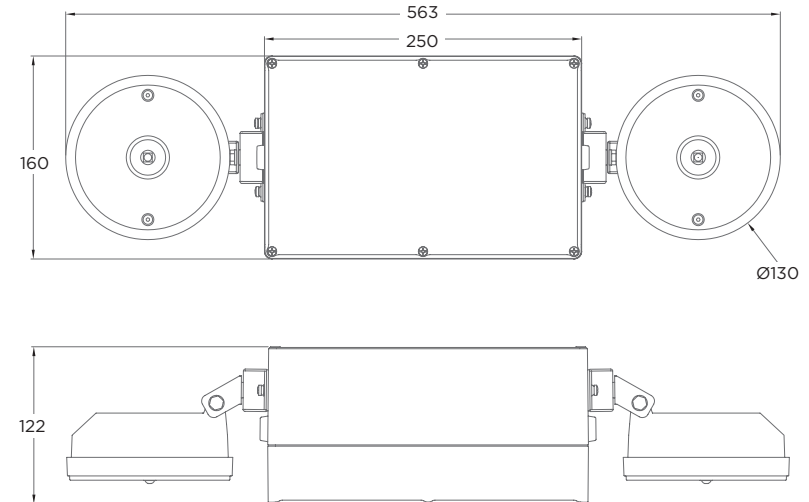

NARROW BEAM 29°

LUMINAIRE LUMEN OUTPUT  
5.3W = 325lm

WIDE BEAM 63°

LUMINAIRE LUMEN OUTPUT  
5.3W = 345lm

EXAMPLE PRODUCT CODE		AVTN	636	XT	IP
PRODUCT	2NI IP	AVTN			
OUTPUT	2 X 325 LUMENS	296			
	2 X 345 LUMENS	636			
CONTROL	CENTRAL BATTERY	LA			
	DALI NON-MAINTAINED	DS			
	NON-MAINTAINED	LN			
	SPECTO-XT NON- MAINTAINED	XT			
IP Rating	IP65	IP			