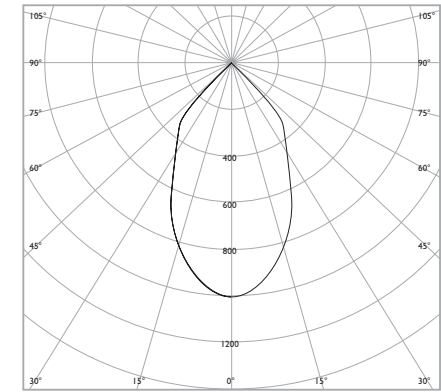

NARROW BEAM 29°

LUMINAIRE LUMEN OUTPUT  
5.3W = 325lm

WIDE BEAM 63°

LUMINAIRE LUMEN OUTPUT  
5.3W = 345lm

EXAMPLE PRODUCT CODE		AVTN	636	XT	IP
PRODUCT	2NI IP	AVTN			
OUTPUT	2 X 325 LUMENS	296			
	2 X 345 LUMENS	636			
CONTROL	CENTRAL BATTERY	LA			
	DALI NON-MAINTAINED	DS			
	NON-MAINTAINED	LN			
	SPECTO-XT NON- MAINTAINED	XT			
IP Rating	IP65	IP			