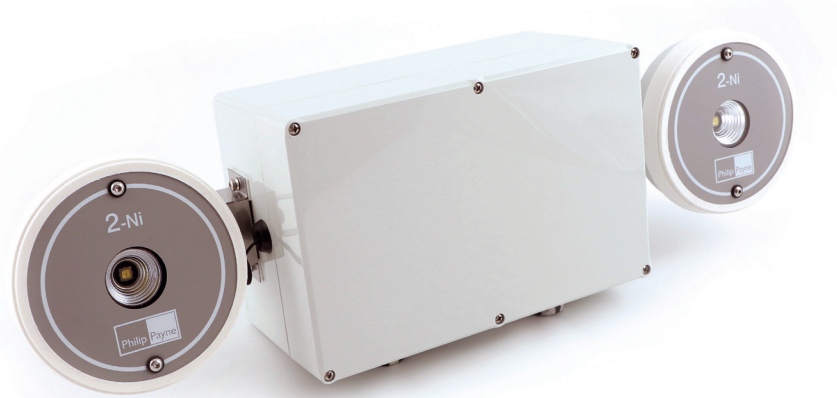

# 2NI IP

230v

3hrs

DALI

CE

4.0

IP65

5 WARRANTY

NARROW BEAM 29°

LUMINAIRE LUMEN OUTPUT  
5.3W = 325lm

WIDE BEAM 63°

LUMINAIRE LUMEN OUTPUT  
5.3W = 345lm

EXAMPLE PRODUCT CODE		AVTN	636	XT	IP
PRODUCT	2NI IP	AVTN			
OUTPUT	2 X 325 LUMENS	296			
	2 X 345 LUMENS	636			
CONTROL	CENTRAL BATTERY	LA			
	DALI NON-MAINTAINED	DS			
	NON-MAINTAINED	LN			
	SPECTO-XT NON- MAINTAINED	XT			
IP Rating	IP65	IP			