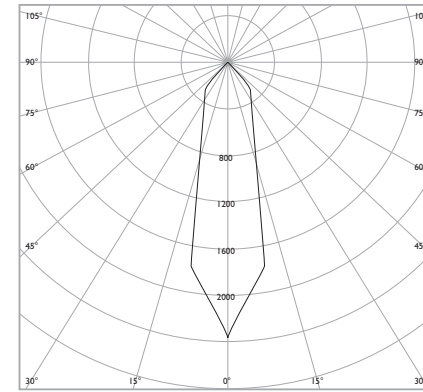

NARROW BEAM 29°

LUMINAIRE LUMEN OUTPUT  
5.3W = 325lm

WIDE BEAM 63°

LUMINAIRE LUMEN OUTPUT  
5.3W = 345lm

EXAMPLE PRODUCT CODE		AVTN	636	XT	IP
PRODUCT	2NI IP	AVTN			
OUTPUT	2 X 325 LUMENS	296			
	2 X 345 LUMENS	636			
CONTROL	CENTRAL BATTERY	LA			
	DALI NON-MAINTAINED	DS			
	NON-MAINTAINED	LN			
	SPECTO-XT NON- MAINTAINED	XT			
IP Rating	IP65	IP			