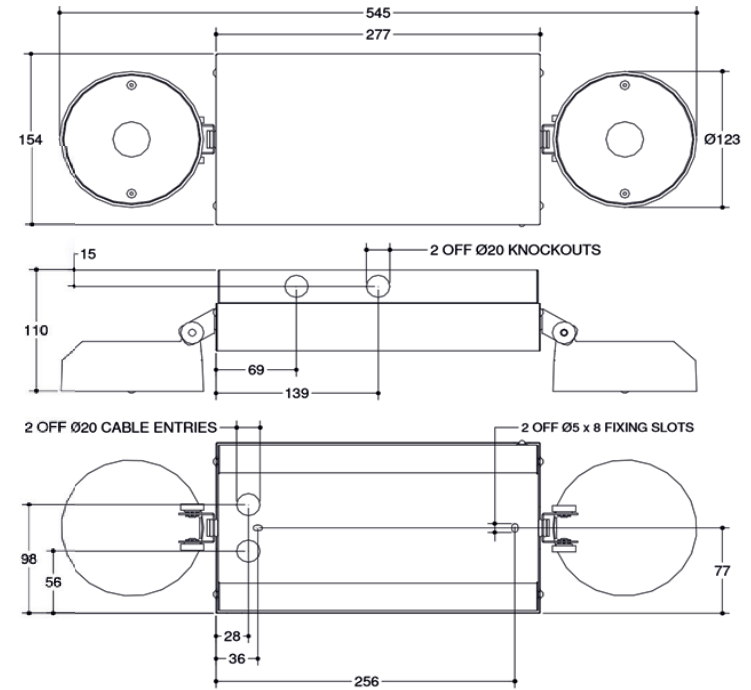

2NI

- IP20 7W
- 5 YEAR WARRANTY 3.7 KG
- 230v DALI
- NM/MM

EXAMPLE PRODUCT CODE		AVTN	296	LM	W
FAMILY	2NI	AVTN			
BEAM ANGLE	29° (2 X 325 LUMENS)	296			
	63° (2 X 345 LUMENS)	636			
CONTROL GEAR	MAINS/CENTRAL BATTERY*	LA			
	MAINS/CENTRAL BATTERY DALI*	DA			
	NON MAINTAINED SELF-CONTAINED	LN			
	NON MAINTAINED AUTOTEST	YS			
	NON MAINTAINED DALI	DS			
	NON MAINTAINED SPECTO-XT	XT			
COLOUR	GREY	G			
	BLACK	K			
	PENNY BRONZE	V			
	WHITE	W			

For more information on colours, please go to the **Finishes Page**.

*For input voltages please refer to our installation leaflets.

EN 60598-1

EN60598-2-22

EN55015

EN61547

EN61000-3-2

- IP20** **7W**
- 5** WARRANTY **KG** 3.7
- 230v** **DALI**
- NM/MM