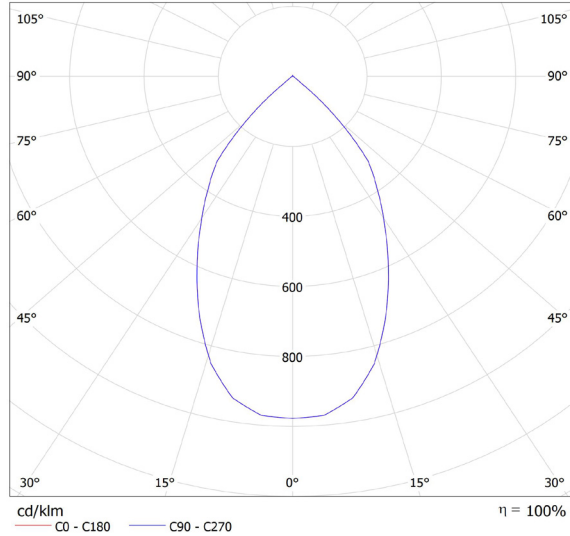

- **IP20**   **7W**
- **5** WARRANTY   **KG** 3.7
- **230v**   **DALI**
- NM/MM

- EN 60598-1
- EN60598-2-22
- EN55015
- EN61547
- EN61000-3-2

AVTN636