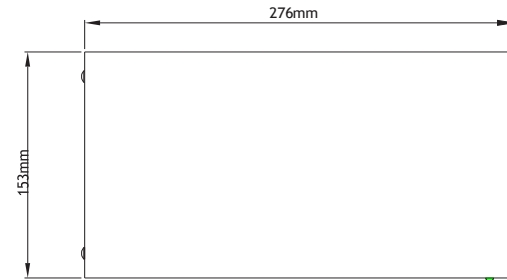

- **IP20**   **7W**
- **5** WARRANTY   **KG** 3.7
- **230v**   **DALI**
- NM/MM

- EN 60598-1
- EN60598-2-22
- EN55015
- EN61547
- EN61000-3-2

AVTN636