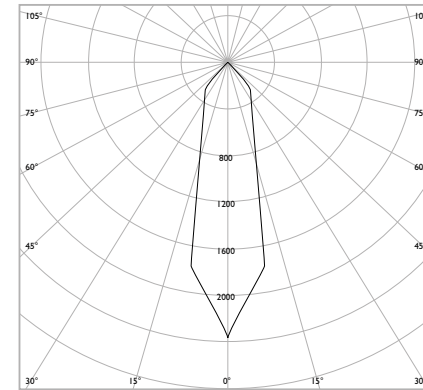

NARROW BEAM 29°

LUMINAIRE LUMEN OUTPUT
5.3W = 325lm

WIDE BEAM 63°

LUMINAIRE LUMEN OUTPUT
5.3W = 345lm

EXAMPLE PRODUCT CODE	2NIIP		S	DS	2325	G
PRODUCT	2NI IP	2NIIP				
MOUNT	SURFACE					
CONTROL	DALI NON-MAINTAINED	DS				
	SPECTO-XT NON-MAINTAINED	XT				
OUTPUT	2 x 325 LUMENS	2325				
	2 x 345 LUMENS	2345				
COLOUR	GREY	G				