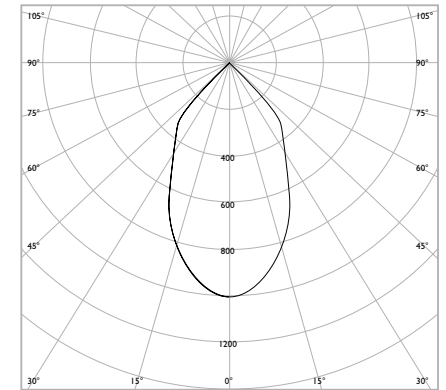

NARROW BEAM 29°

LUMINAIRE LUMEN OUTPUT
5.3W = 325lm

WIDE BEAM 63°

LUMINAIRE LUMEN OUTPUT
5.3W = 345lm

EXAMPLE PRODUCT CODE	2NIIP		S	DS	2325	G
PRODUCT	2NI IP	2NIIP				
MOUNT	SURFACE					
CONTROL	DALI NON-MAINTAINED	DS				
	SPECTO-XT NON-MAINTAINED	XT				
OUTPUT	2 x 325 LUMENS	2325				
	2 x 345 LUMENS	2345				
COLOUR	GREY	G				