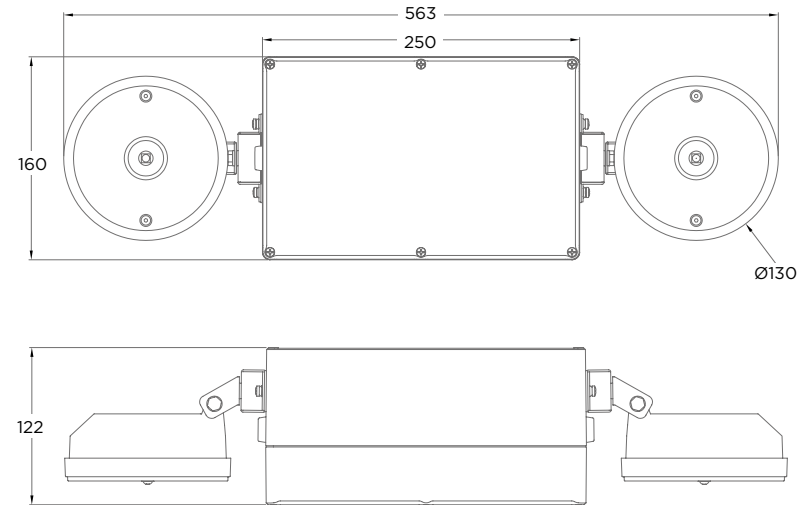

NARROW BEAM 29°

LUMINAIRE LUMEN OUTPUT
5.3W = 325lm

WIDE BEAM 63°

LUMINAIRE LUMEN OUTPUT
5.3W = 345lm

EXAMPLE PRODUCT CODE	2NIIP		S	DS	2325	G
PRODUCT	2NI IP	2NIIP				
MOUNT	SURFACE					
CONTROL	DALI NON-MAINTAINED	DS				
	SPECTO-XT NON-MAINTAINED	XT				
OUTPUT	2 x 325 LUMENS	2325				
	2 x 345 LUMENS	2345				
COLOUR	GREY	G				