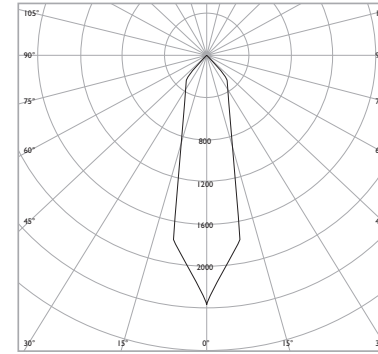

# 2NI IP

- 230v
- 4.0
- 3hrs
- IP65
- WARRANTY 6
- DALI

NARROW BEAM 29°

LUMINAIRE LUMEN OUTPUT  
5.3W = 325lm

WIDE BEAM 63°

LUMINAIRE LUMEN OUTPUT  
5.3W = 345lm

EXAMPLE PRODUCT CODE	AVTN	636	XT	IP
PRODUCT	2NI IP	AVTN		
OUTPUT	2 X 325 LUMENS	296		
	2 X 345 LUMENS	636		
CONTROL	CENTRAL BATTERY	LA		
	DALI NON-MAINTAINED	DS		
	NON-MAINTAINED	LN		
	SPECTO-XT NON- MAINTAINED	XT		
IP Rating	IP65	IP		