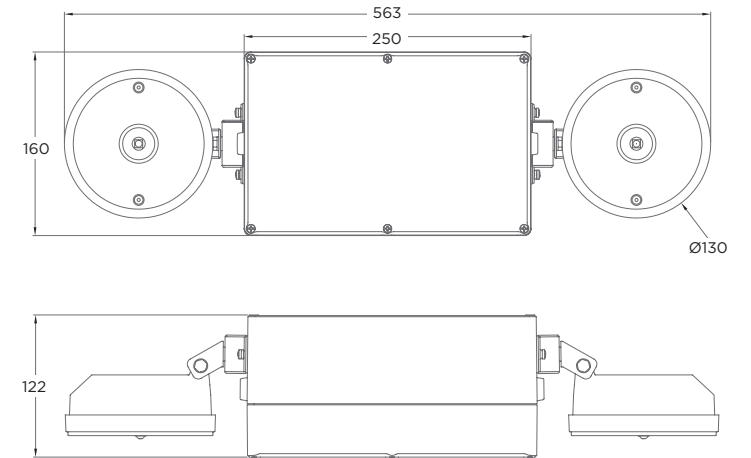

# 2NI IP

- 230v
- 4.0
- 3hrs
- IP65
- WARRANTY 6
- DALI

NARROW BEAM 29°

LUMINAIRE LUMEN OUTPUT  
5.3W = 325lm

WIDE BEAM 63°

LUMINAIRE LUMEN OUTPUT  
5.3W = 345lm

EXAMPLE PRODUCT CODE	AVTN	636	XT	IP
PRODUCT	2NI IP	AVTN		
OUTPUT	2 X 325 LUMENS	296		
	2 X 345 LUMENS	636		
CONTROL	CENTRAL BATTERY	LA		
	DALI NON-MAINTAINED	DS		
	NON-MAINTAINED	LN		
	SPECTO-XT NON- MAINTAINED	XT		
IP Rating	IP65	IP		