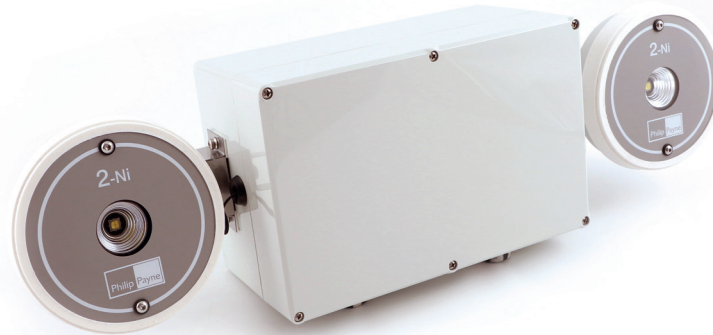

# 2NI IP

- 230v
- 4.0
- 3hrs
- IP65
- WARRANTY 6
- DALI

NARROW BEAM 29°

LUMINAIRE LUMEN OUTPUT  
5.3W = 325lm

WIDE BEAM 63°

LUMINAIRE LUMEN OUTPUT  
5.3W = 345lm

EXAMPLE PRODUCT CODE	AVTN	636	XT	IP
PRODUCT	2NI IP	AVTN		
OUTPUT	2 X 325 LUMENS	296		
	2 X 345 LUMENS	636		
CONTROL	CENTRAL BATTERY	LA		
	DALI NON-MAINTAINED	DS		
	NON-MAINTAINED	LN		
	SPECTO-XT NON- MAINTAINED	XT		
IP Rating	IP65	IP		

AVTN636XTIP 2NI IP | 63 Deg | Specto-XT Non-Maintained | IP65

## FEATURES & BENEFITS

- Specto-XT wireless technology removes the need for control cabling, ideal for retro-fit installations
- Uses two 3.5W high power LED's
- Adjustable lamp heads
- Light grey IP65 rated polycarbonate gear housing