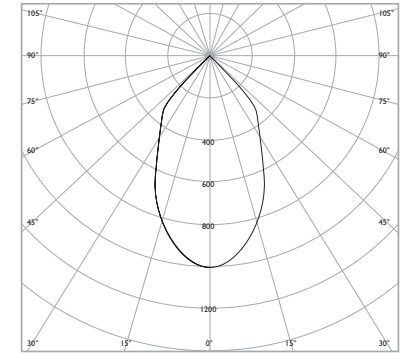

# 2NI IP

- 230v
- 4.0
- 3hrs
- IP65
- WARRANTY 6
- DALI

NARROW BEAM 29°

LUMINAIRE LUMEN OUTPUT  
5.3W = 325lm

WIDE BEAM 63°

LUMINAIRE LUMEN OUTPUT  
5.3W = 345lm

EXAMPLE PRODUCT CODE	AVTN	636	XT	IP
PRODUCT	2NI IP	AVTN		
OUTPUT	2 X 325 LUMENS	296		
	2 X 345 LUMENS	636		
CONTROL	CENTRAL BATTERY	LA		
	DALI NON-MAINTAINED	DS		
	NON-MAINTAINED	LN		
	SPECTO-XT NON- MAINTAINED	XT		
IP Rating	IP65	IP		